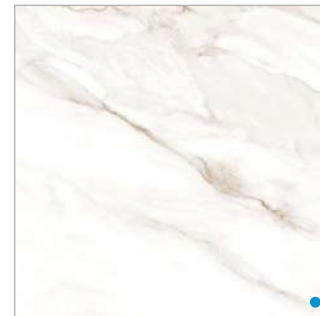

Zurichi Beige