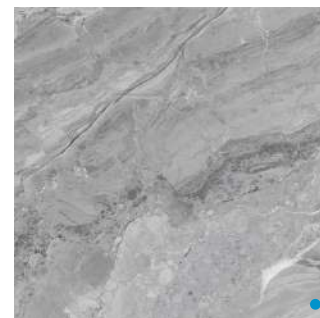

## Format

600x600mm  
60x60cm  
24x24"  
2x2'

Random : 08 Faces

Finish : Carving

Technical Specification

Espio Ash

Espio Grey

Espio Gris