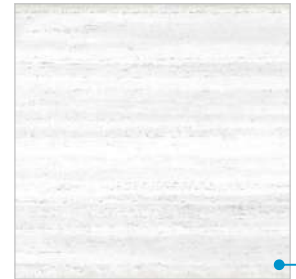

## Format

600x600mm  
60x60cm  
24x24"  
2x2'

Random :08 Faces

Finish : Carving

Technical Specification

Bella Desert

Bella Gris

Bella Brown