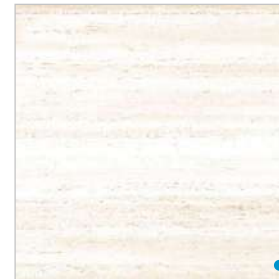

Bella Crema