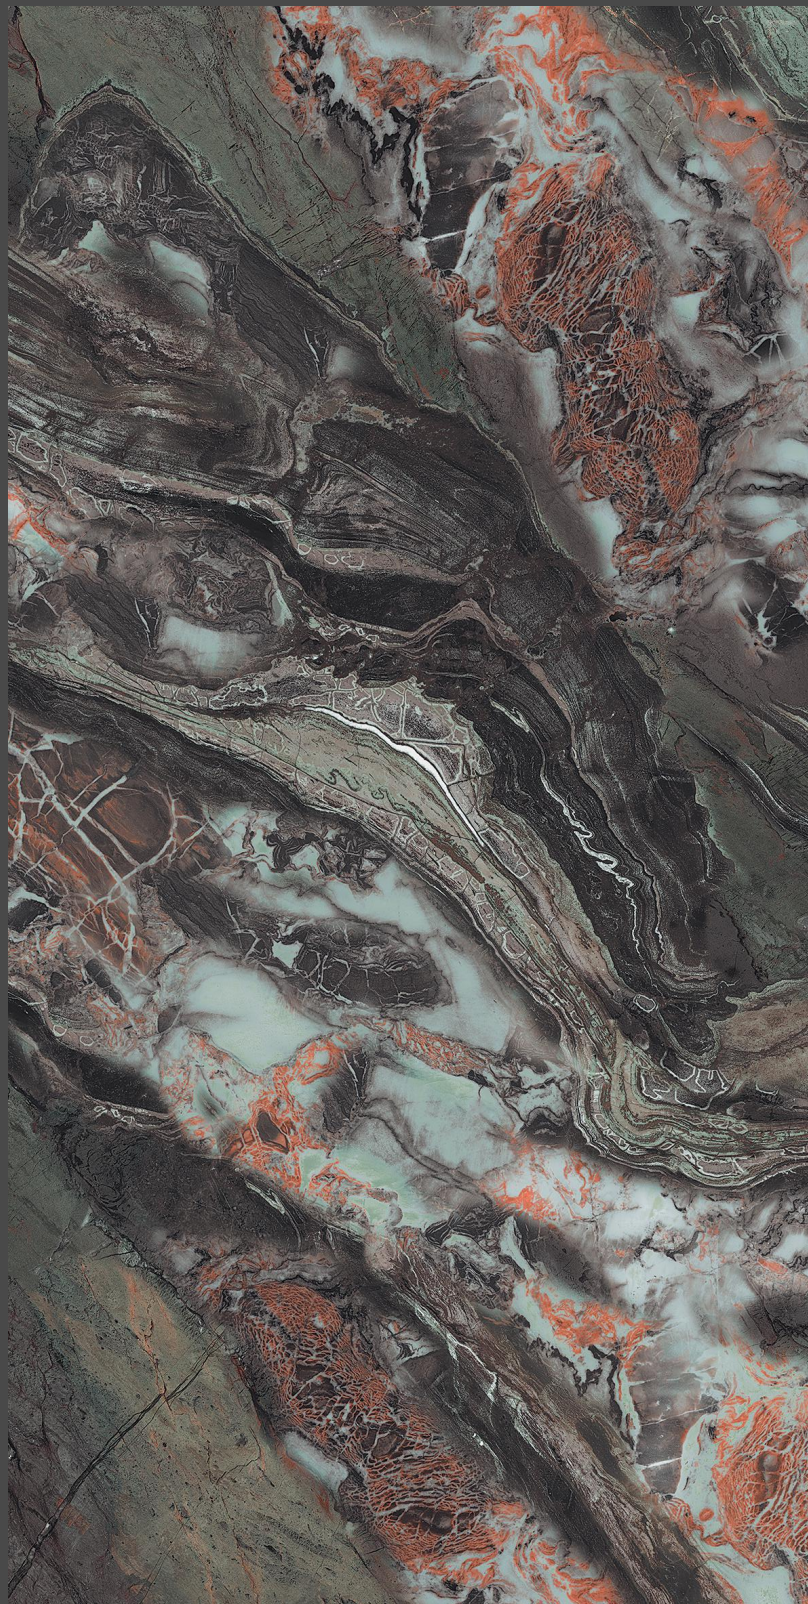

08
Faces

IMPIO
HIGHGLOSSY COLLECTION

600x
1200mm

IMPIO
HIGHGLOSSY COLLECTION

600x
1200mm

DAMON MARBLE

Highgloss
Finish

08
Faces