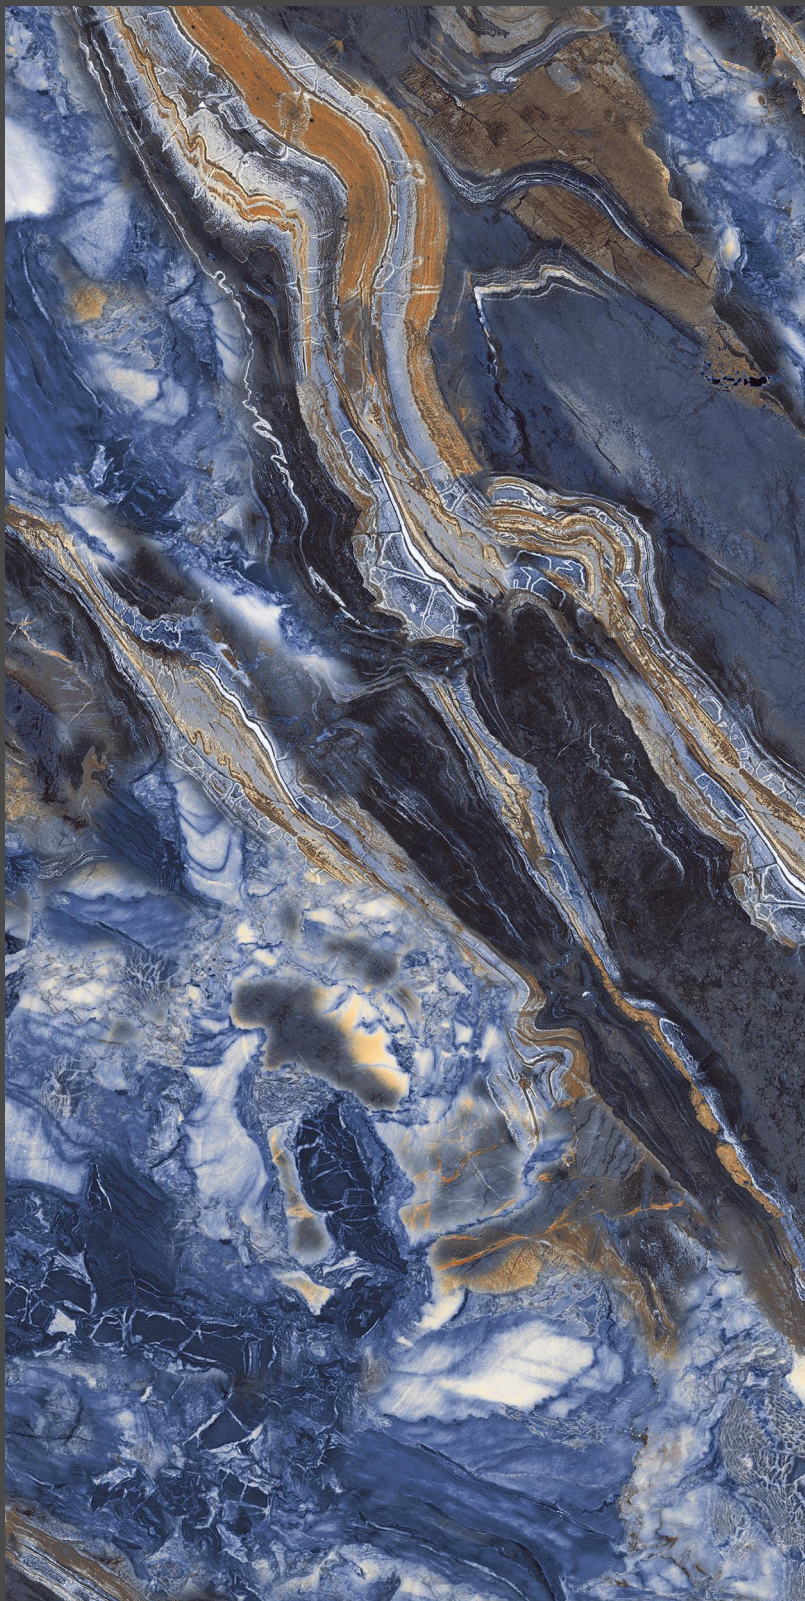

IMPIO
HIGHGLOSSY COLLECTION

600x
1200mm

DAMON BLUE

Highgloss
Finish

08
Faces