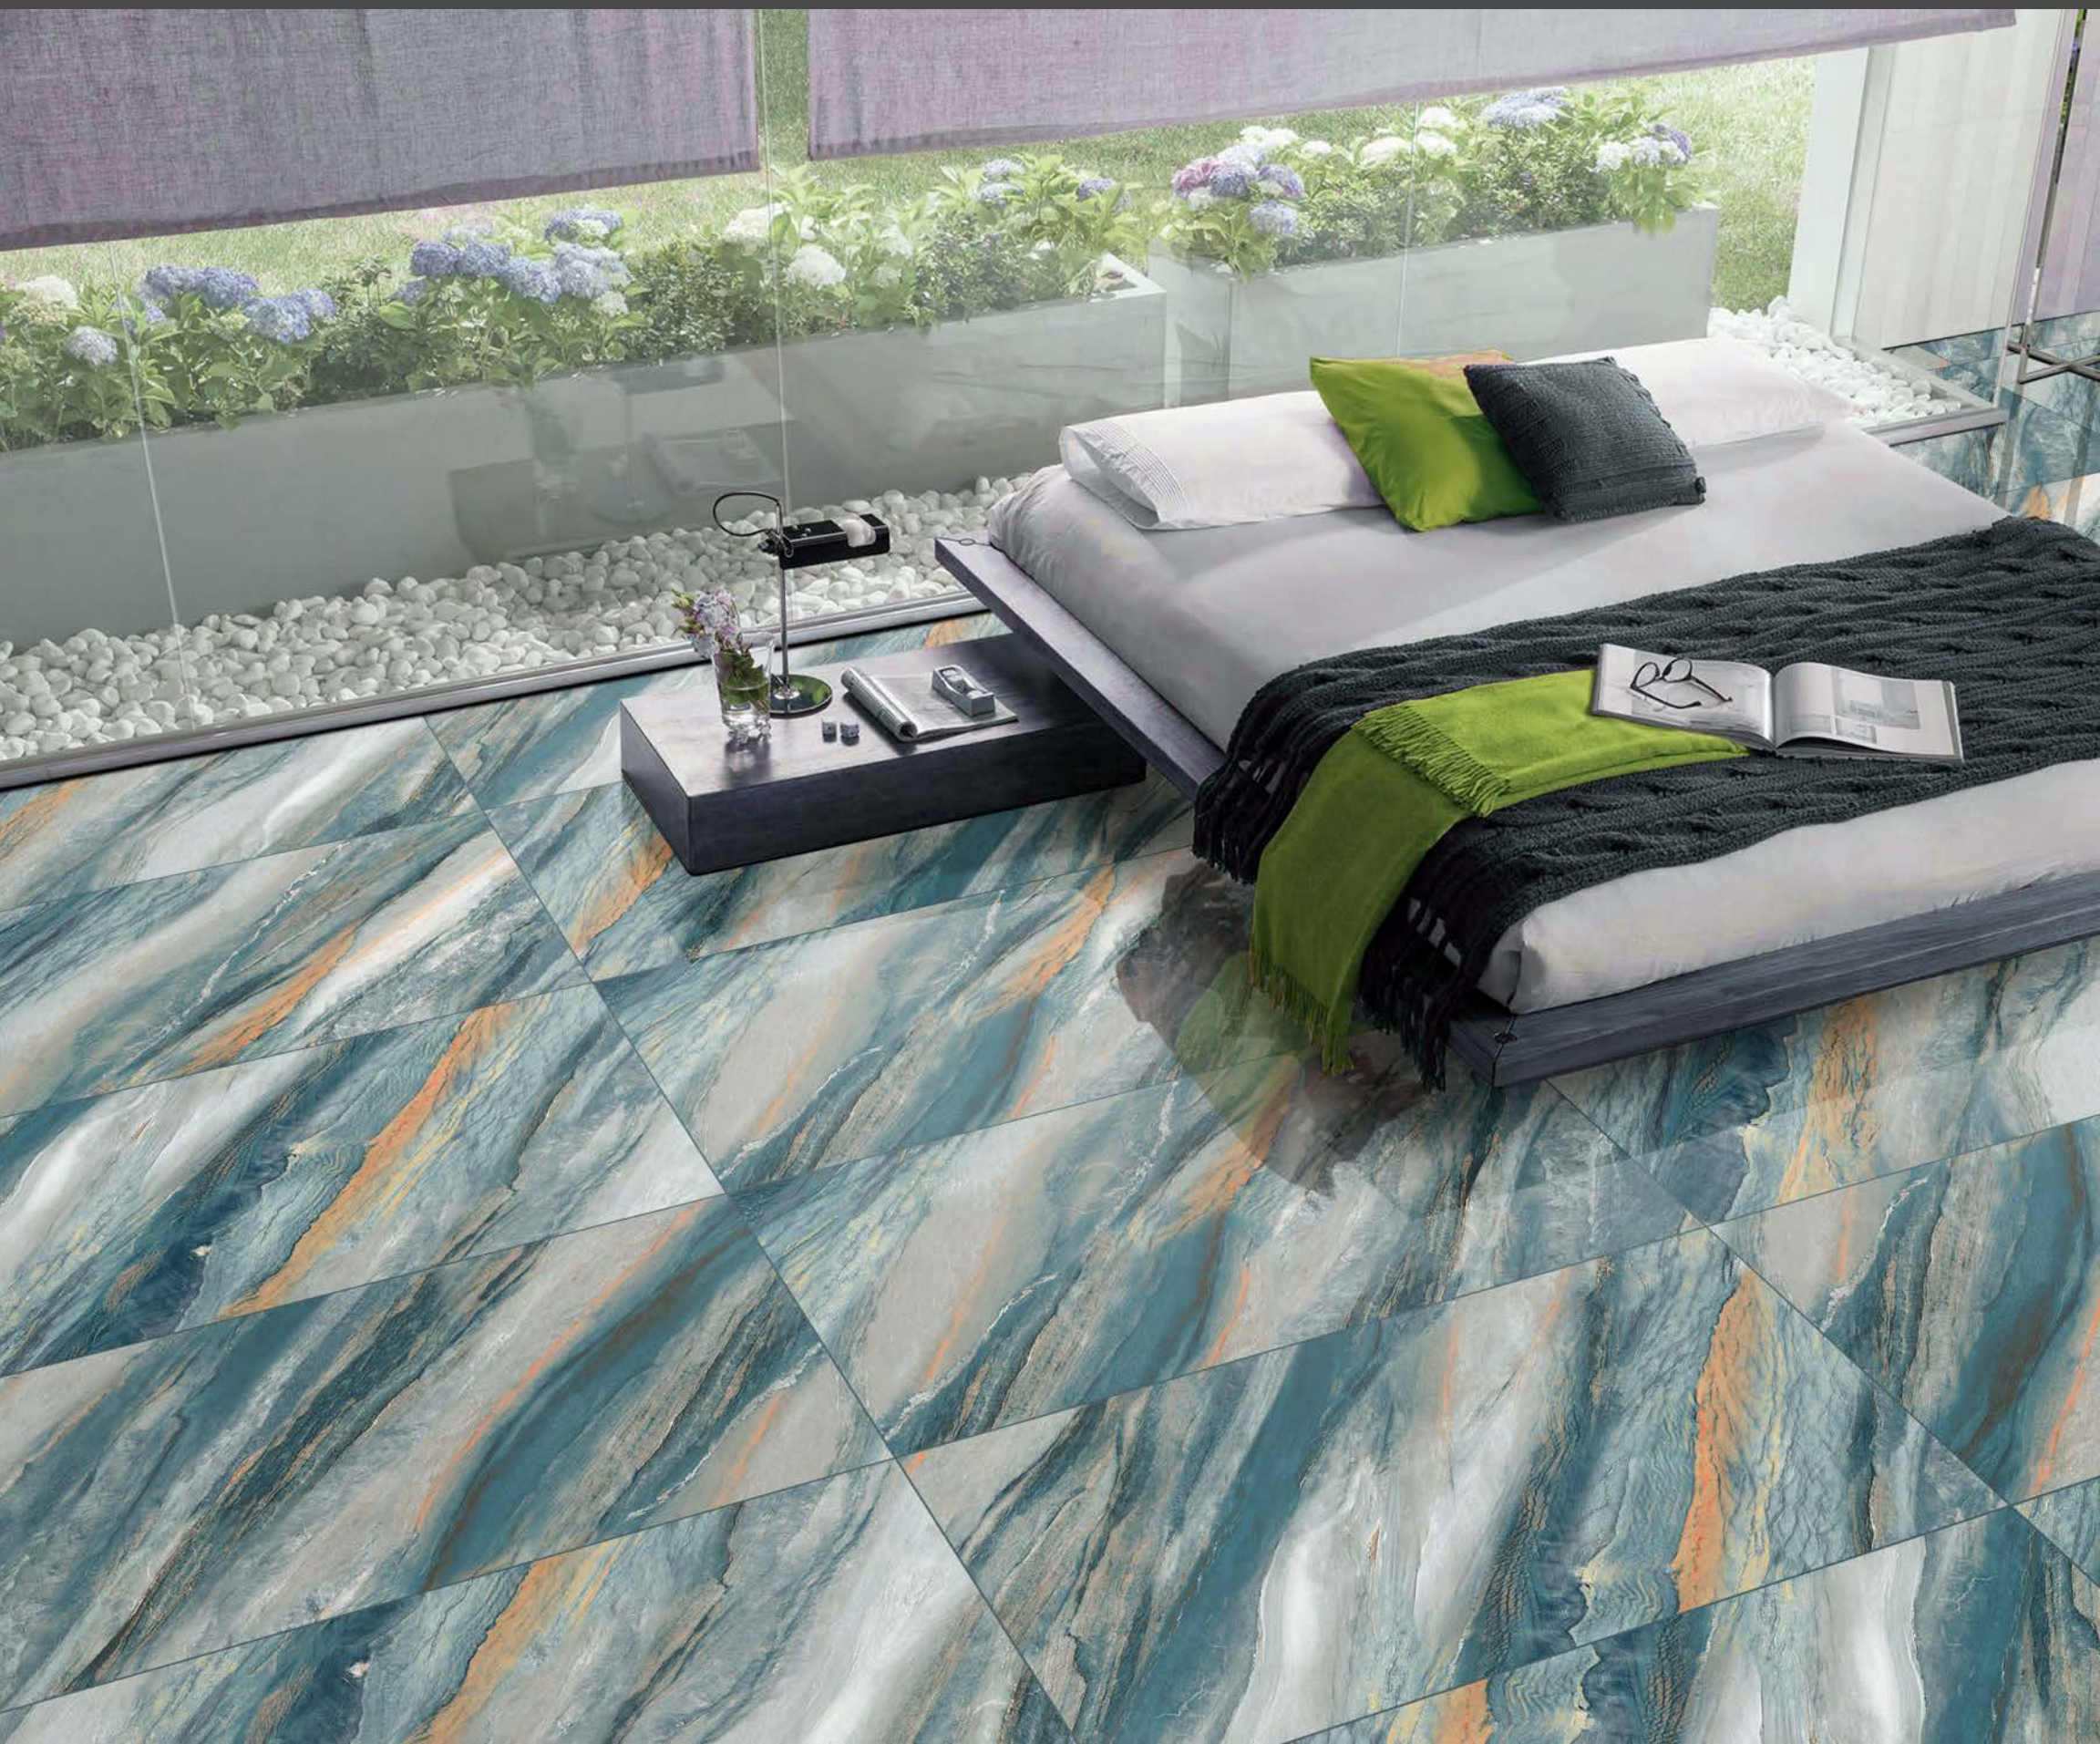

600x
1200mm

STALLONE MARBLE

Highgloss
Finish

06
Faces

IMPIO
HIGHGLOSSY COLLECTION

600x
1200mm

TRAVOLTA OLIVE

Highgloss
Finish