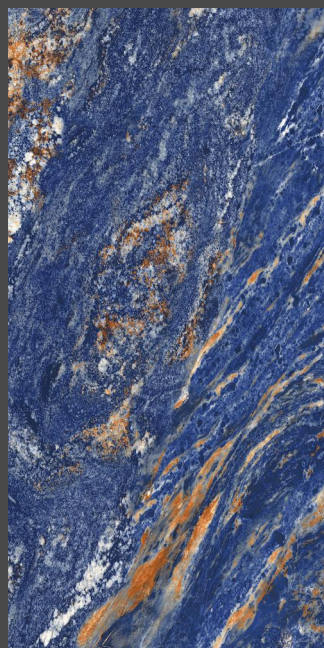

IMPIO
HIGHGLOSSY COLLECTION

600x
1200mm

FLOURISH ICE

Highgloss
Finish

05
Faces

IMPIO
HIGHGLOSSY COLLECTION

600x
1200mm

MARCUS BLUE