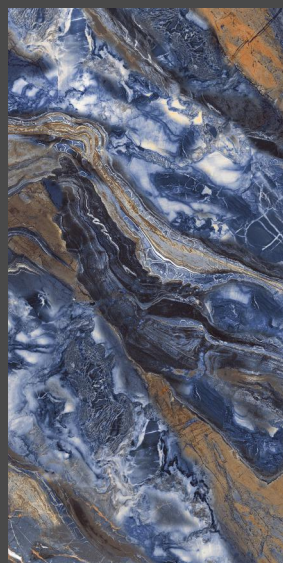

IMPIO
HIGHGLOSSY COLLECTION

600x
1200mm

DAMON BLUE

Highgloss
Finish

08
Faces