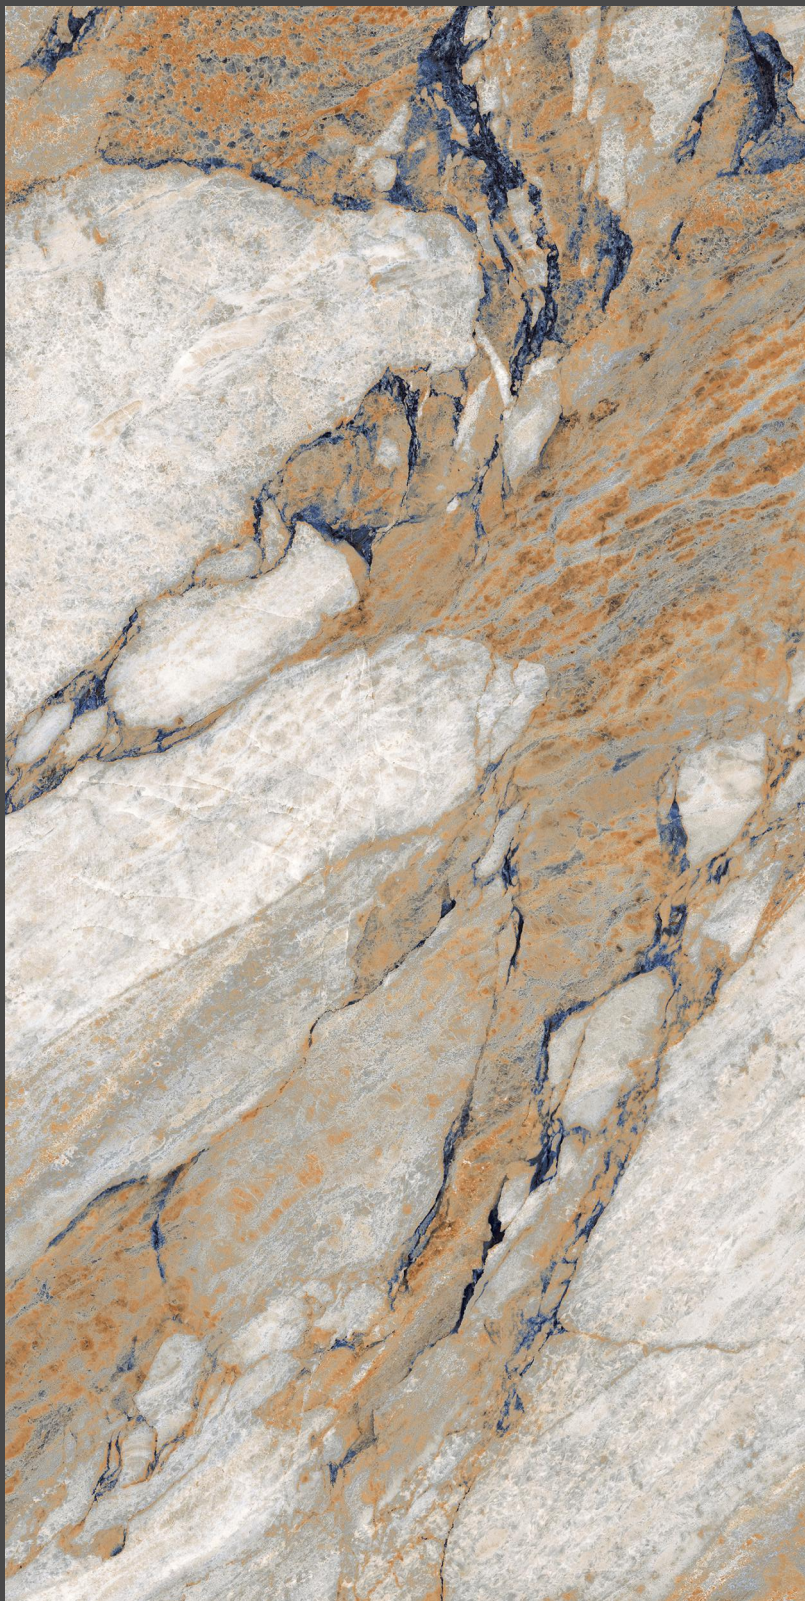

ALYSSA BROWN

Highgloss
Finish

06
Faces