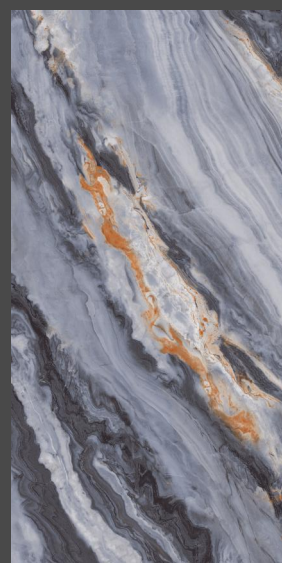

CAMERON MARBLE

Highgloss
Finish

08
Faces

IMPIO
HIGHGLOSSY COLLECTION

600x
1200mm

IMPIO
HIGHGLOSSY COLLECTION

600x
1200mm

CAPRIO MARBLE