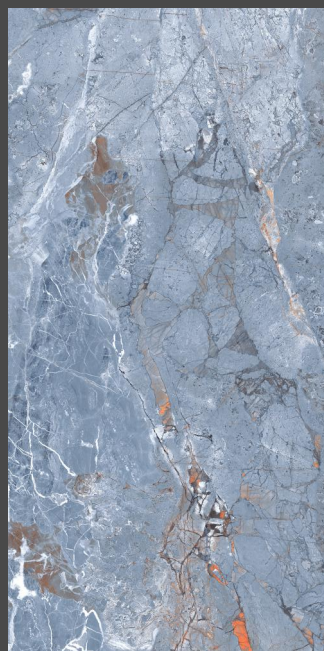

600x
1200mm

STALLONE MARBLE

Highgloss
Finish

06
Faces

IMPIO
HIGHGLOSSY COLLECTION

600x
1200mm

TRAVOLTA OLIVE

Highgloss
Finish