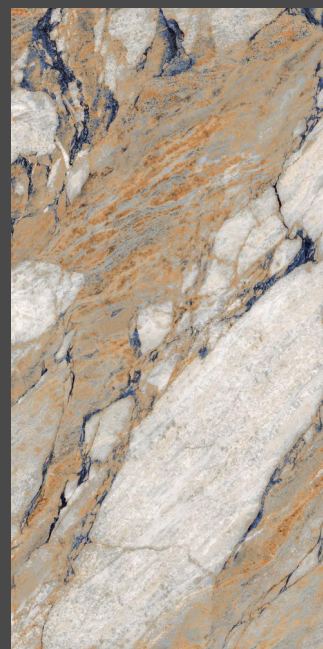

ALYSSA REEN

Highgloss
Finish

06
Faces

IMPIO
HIGHGLOSSY COLLECTION

600x
1200mm

ALYSSA BROWN

Highgloss
Finish

06
Faces