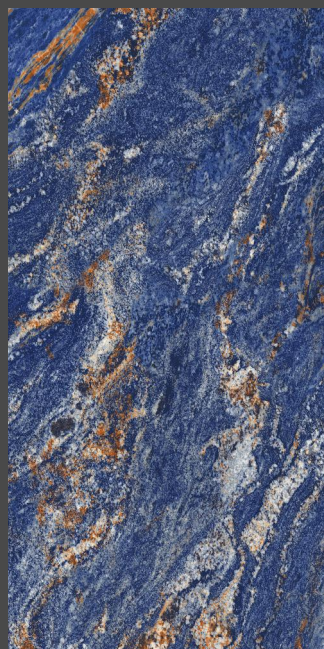

IMPIO
HIGHGLOSSY COLLECTION

600x
1200mm

FLOURISH ICE

Highgloss
Finish

05
Faces

IMPIO
HIGHGLOSSY COLLECTION

600x
1200mm

MARCUS BLUE