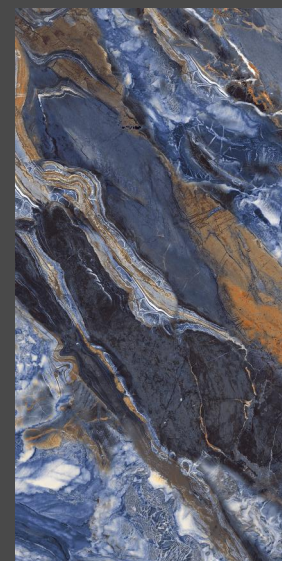

IMPIO
HIGHGLOSSY COLLECTION

600x
1200mm

DAMON BLUE

Highgloss
Finish

08
Faces