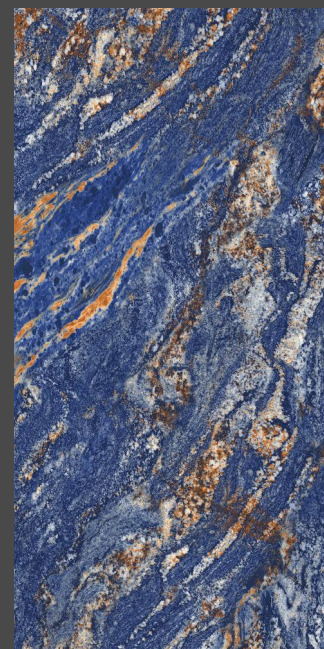

IMPIO
HIGHGLOSSY COLLECTION

600x
1200mm

FLOURISH ICE

Highgloss
Finish

05
Faces

IMPIO
HIGHGLOSSY COLLECTION

600x
1200mm

MARCUS BLUE