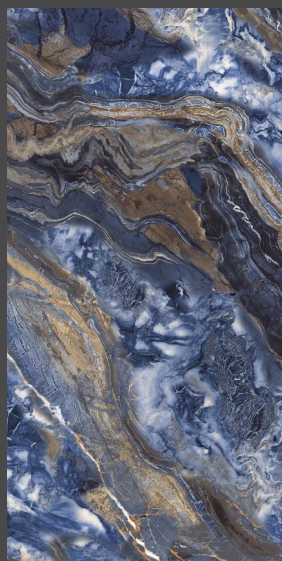

IMPIO
HIGHGLOSSY COLLECTION

600x
1200mm

DAMON BLUE

Highgloss
Finish

08
Faces