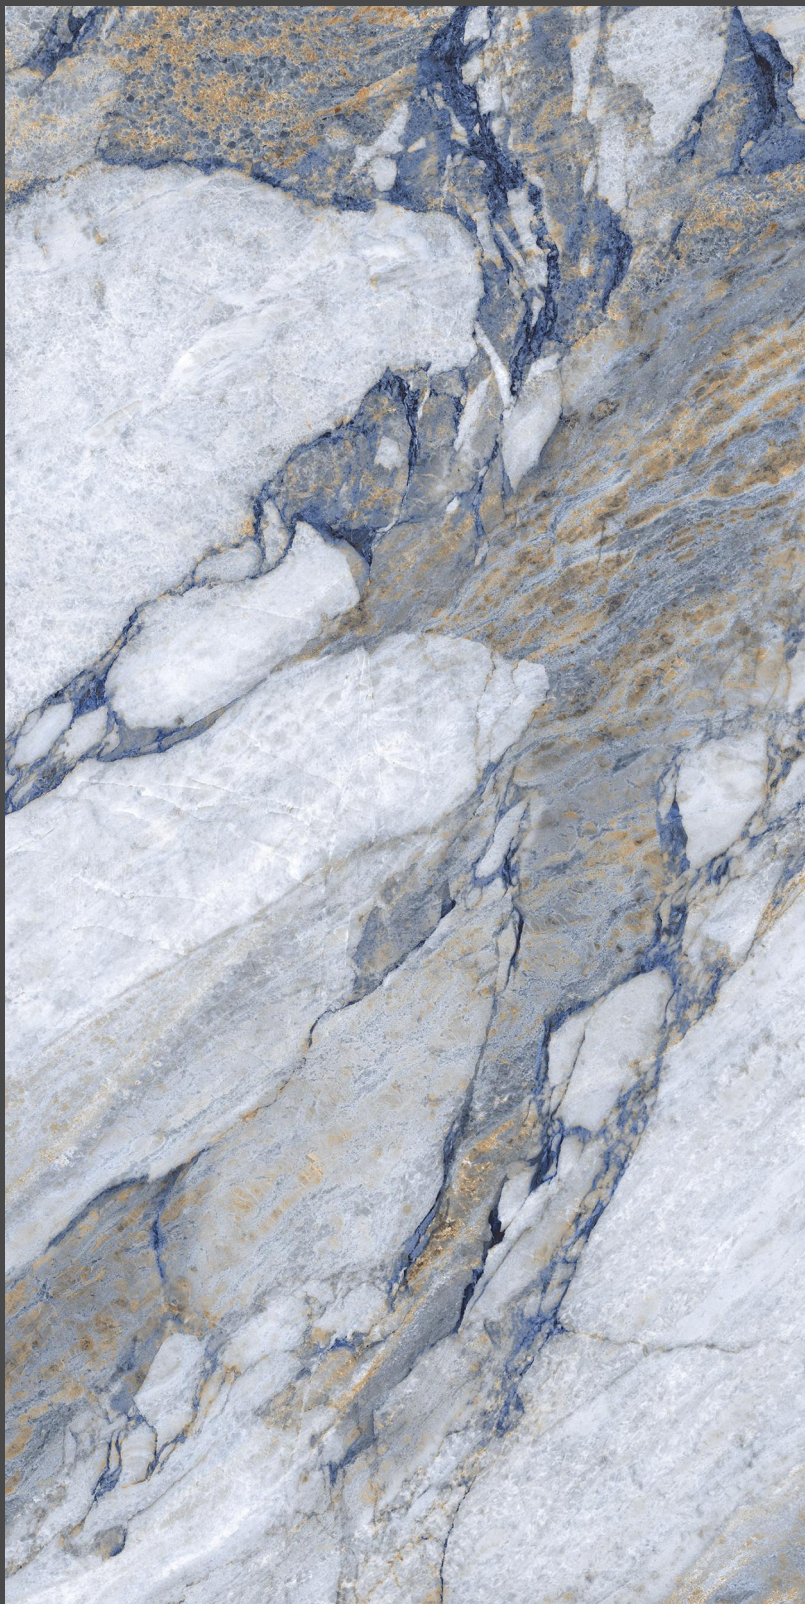

ALYSSA REEN

Highgloss
Finish

06
Faces