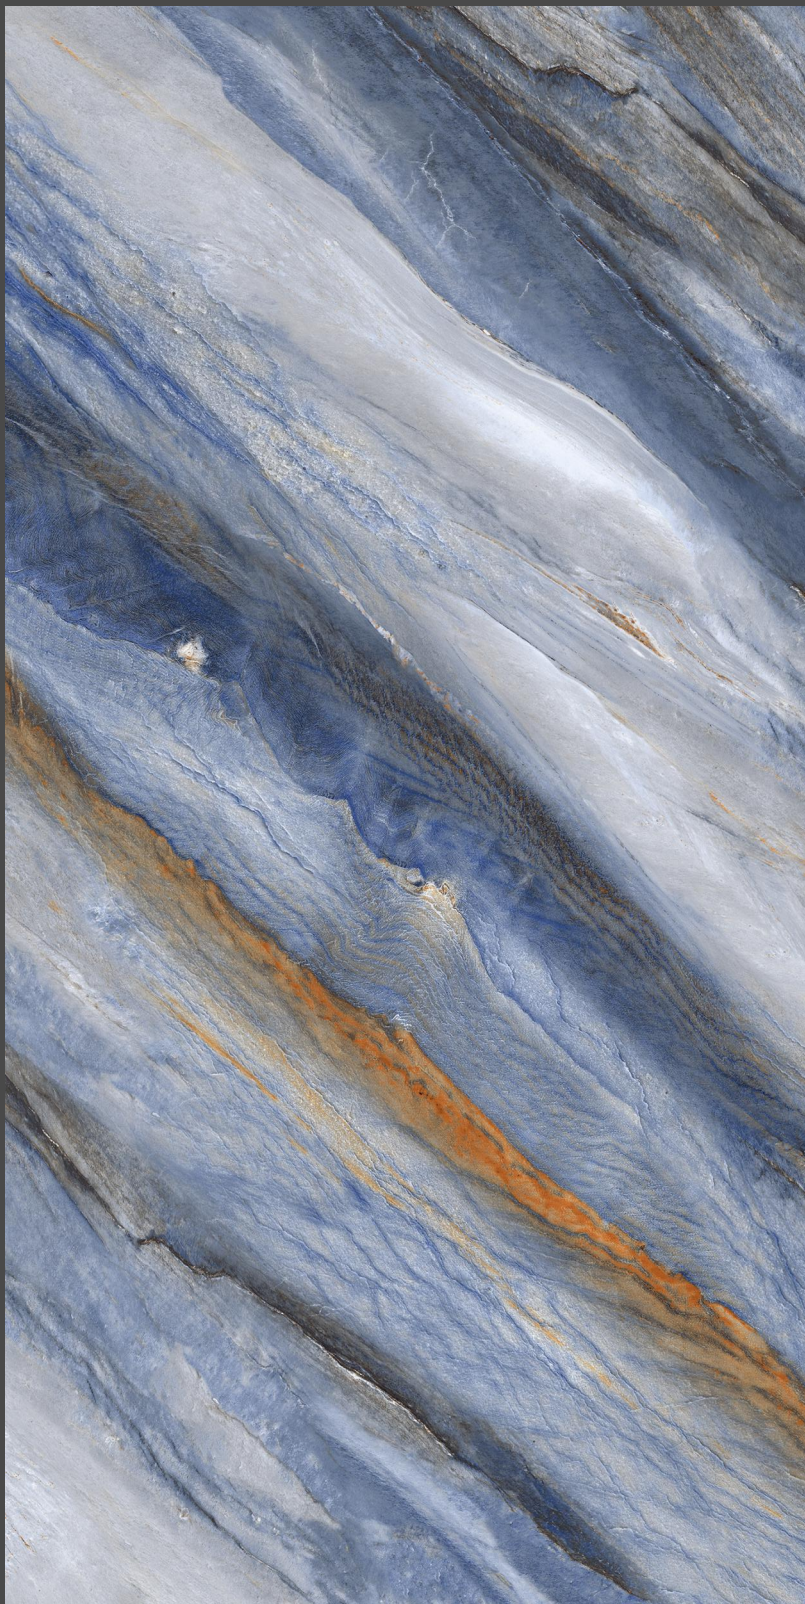

IMPIO
HIGHGLOSSY COLLECTION

600x
1200mm

SANDRA MARBLE

Highgloss
Finish

05
Faces

IMPIO
HIGHGLOSSY COLLECTION

600x
1200mm

SCOTT BLUE