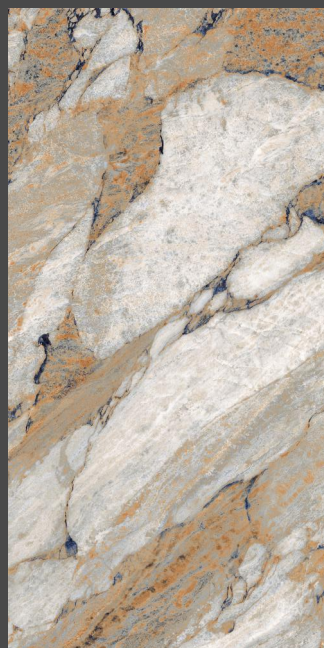

ALYSSA REEN

Highgloss
Finish

06
Faces

IMPIO
HIGHGLOSSY COLLECTION

600x
1200mm

ALYSSA BROWN

Highgloss
Finish

06
Faces