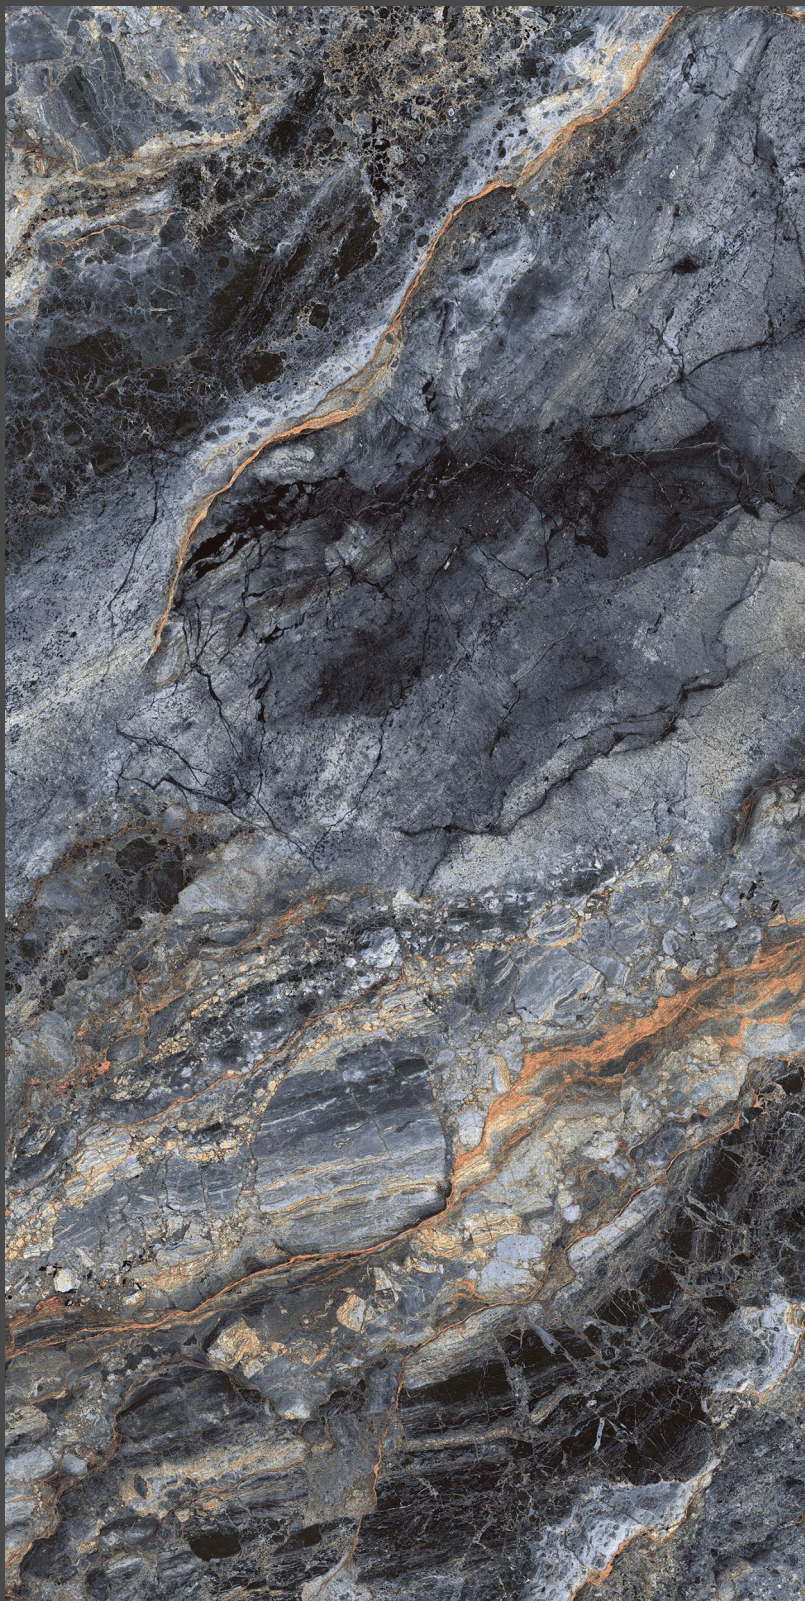

IMPIO
HIGHGLOSSY COLLECTION

600x
1200mm

NICKOLAS MARBLE