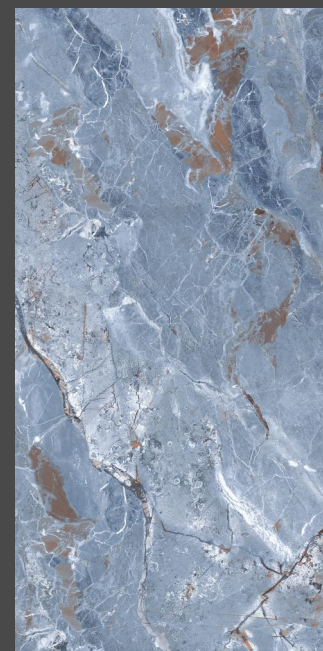

600x
1200mm

STALLONE MARBLE

Highgloss
Finish

06
Faces

IMPIO
HIGHGLOSSY COLLECTION

600x
1200mm

TRAVOLTA OLIVE

Highgloss
Finish