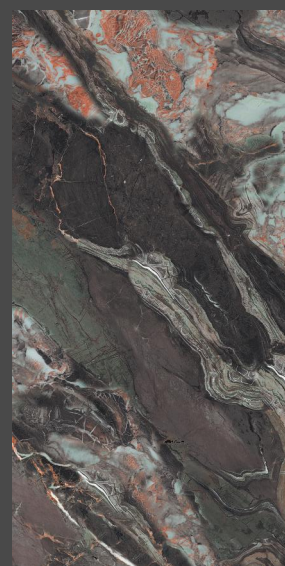

08
Faces

IMPIO
HIGHGLOSSY COLLECTION

600x
1200mm

IMPIO
HIGHGLOSSY COLLECTION

600x
1200mm

DAMON MARBLE

Highgloss
Finish

08
Faces