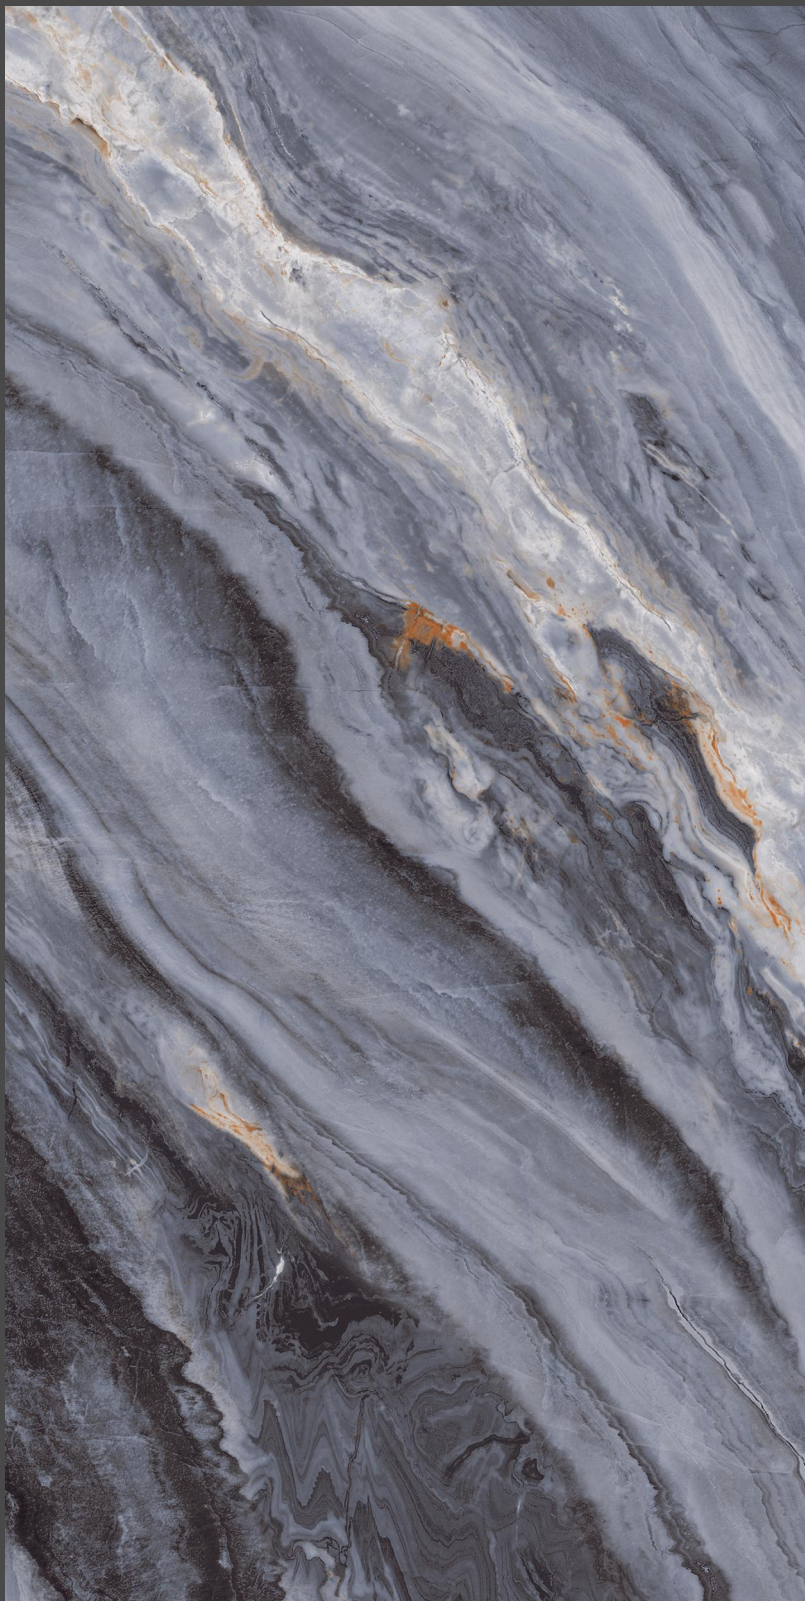

CAMERON MARBLE

Highgloss
Finish

08
Faces

IMPIO
HIGHGLOSSY COLLECTION

600x
1200mm

IMPIO
HIGHGLOSSY COLLECTION

600x
1200mm

CAPRIO MARBLE