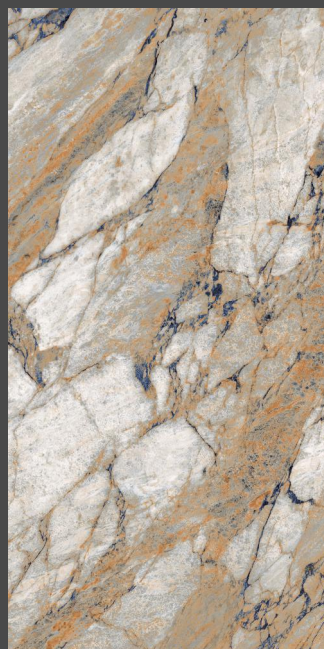

ALYSSA REEN

Highgloss
Finish

06
Faces

IMPIO
HIGHGLOSSY COLLECTION

600x
1200mm

ALYSSA BROWN

Highgloss
Finish

06
Faces