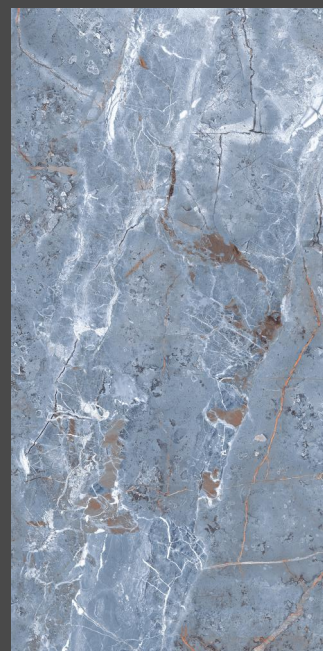

600x
1200mm

STALLONE MARBLE

Highgloss
Finish

06
Faces

IMPIO
HIGHGLOSSY COLLECTION

600x
1200mm

TRAVOLTA OLIVE

Highgloss
Finish