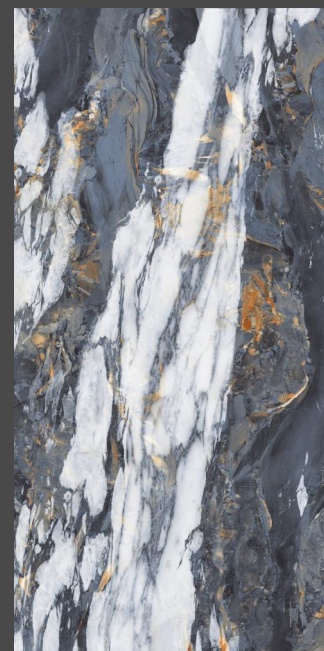

IMPIO
HIGHGLOSSY COLLECTION

600x
1200mm

ZETA BLUE