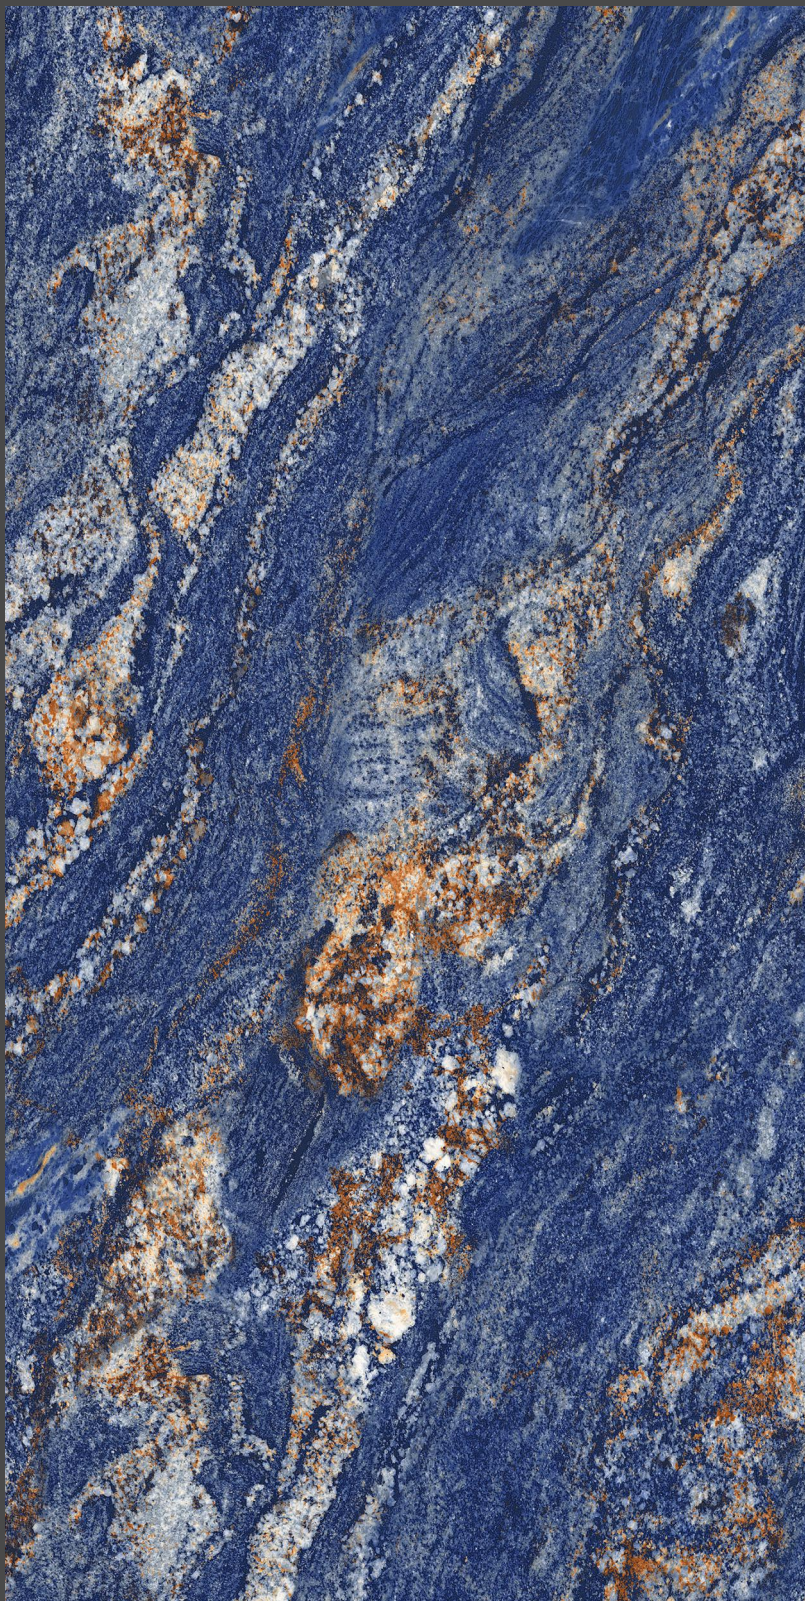

IMPIO
HIGHGLOSSY COLLECTION

600x
1200mm

FLOURISH ICE

Highgloss
Finish

05
Faces

IMPIO
HIGHGLOSSY COLLECTION

600x
1200mm

MARCUS BLUE