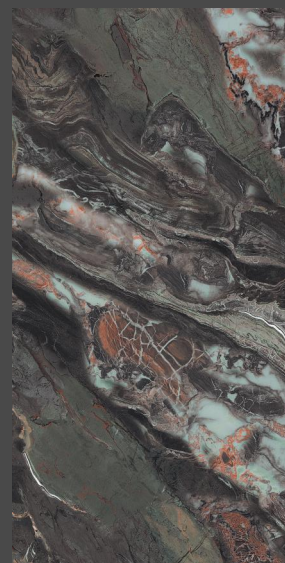

08
Faces

IMPIO
HIGHGLOSSY COLLECTION

600x
1200mm

IMPIO
HIGHGLOSSY COLLECTION

600x
1200mm

DAMON MARBLE

Highgloss
Finish

08
Faces