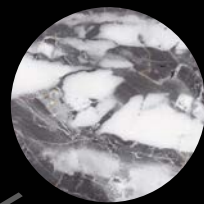

IMPÍO

HIGHGLOSSY COLLECTION

600x
1200mm