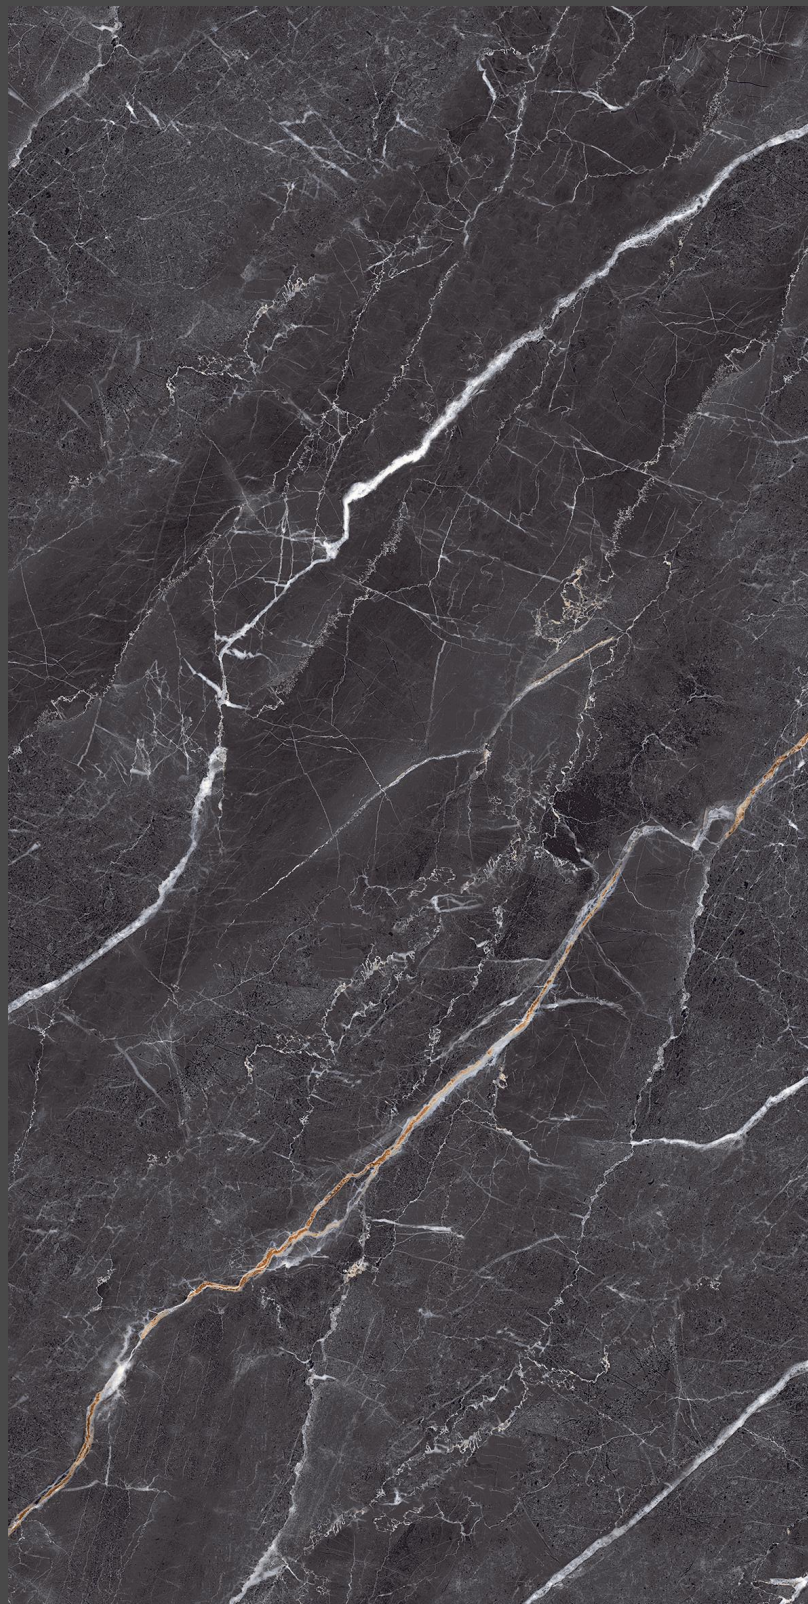

600x
1200mm

STALLONE MARBLE

Highgloss
Finish

06
Faces

IMPIO
HIGHGLOSSY COLLECTION

600x
1200mm

TRAVOLTA OLIVE

Highgloss
Finish