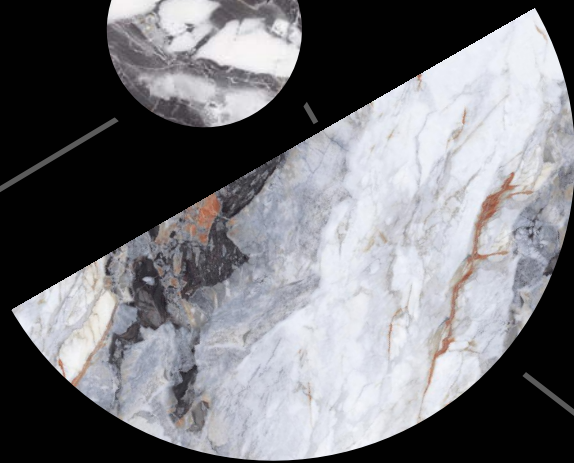

IMPÍO

HIGHGLOSSY COLLECTION

600x
1200mm