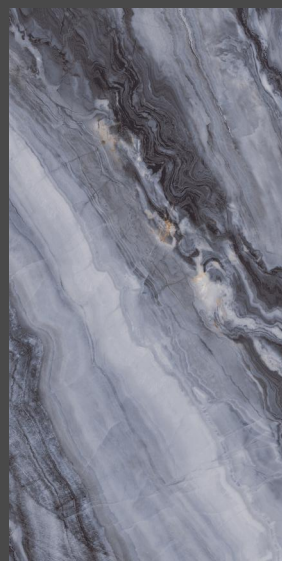

CAMERON MARBLE

Highgloss
Finish

08
Faces

IMPIO
HIGHGLOSSY COLLECTION

600x
1200mm

IMPIO
HIGHGLOSSY COLLECTION

600x
1200mm

CAPRIO MARBLE