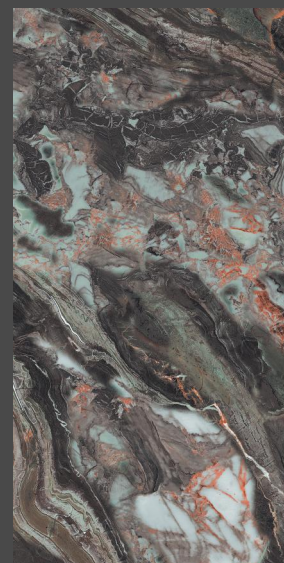

08
Faces

IMPIO
HIGHGLOSSY COLLECTION

600x
1200mm

IMPIO
HIGHGLOSSY COLLECTION

600x
1200mm

DAMON MARBLE

Highgloss
Finish

08
Faces