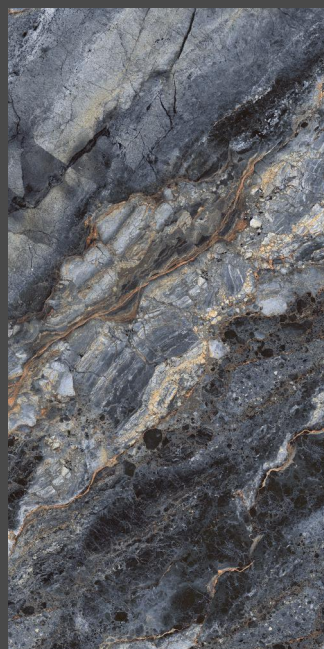

IMPIO
HIGHGLOSSY COLLECTION

600x
1200mm

NICKOLAS MARBLE