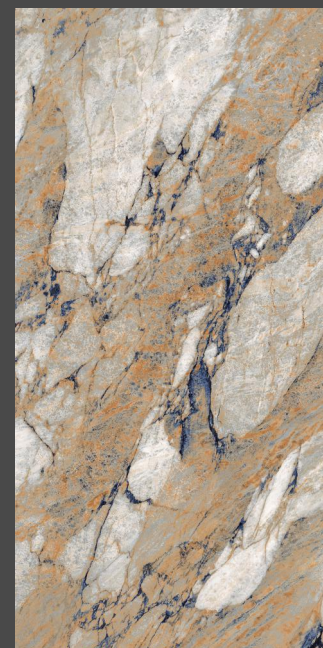

ALYSSA REEN

Highgloss
Finish

06
Faces

IMPIO
HIGHGLOSSY COLLECTION

600x
1200mm

ALYSSA BROWN

Highgloss
Finish

06
Faces