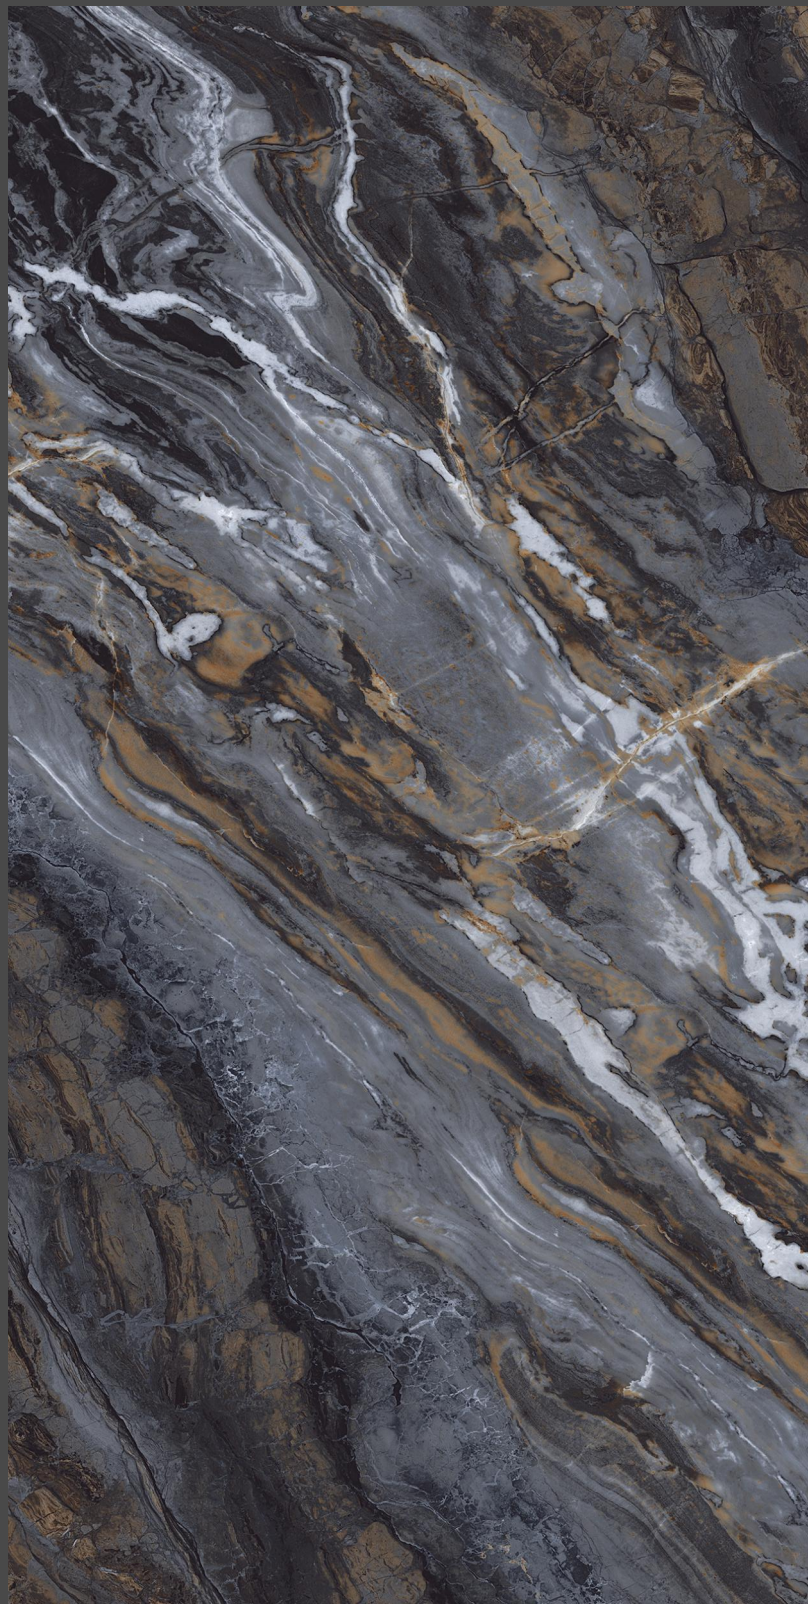

NORTAN MARBLE

Highgloss
Finish

06
Faces