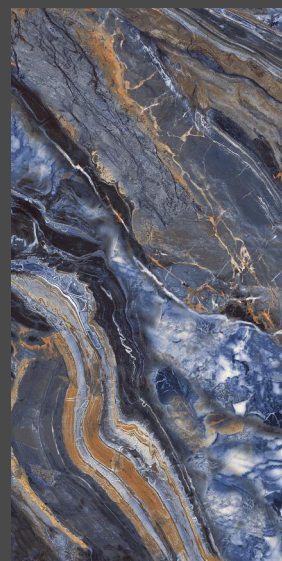

IMPIO
HIGHGLOSSY COLLECTION

600x
1200mm

DAMON BLUE

Highgloss
Finish

08
Faces