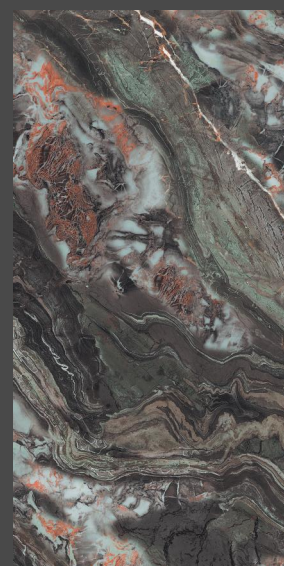

08
Faces

IMPIO
HIGHGLOSSY COLLECTION

600x
1200mm

IMPIO
HIGHGLOSSY COLLECTION

600x
1200mm

DAMON MARBLE

Highgloss
Finish

08
Faces