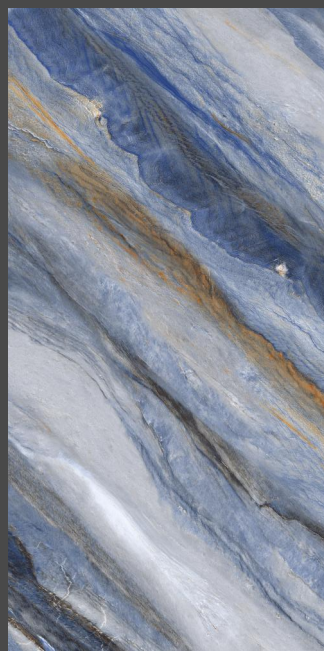

IMPIO
HIGHGLOSSY COLLECTION

600x
1200mm

SANDRA MARBLE

Highgloss
Finish

05
Faces

IMPIO
HIGHGLOSSY COLLECTION

600x
1200mm

SCOTT BLUE