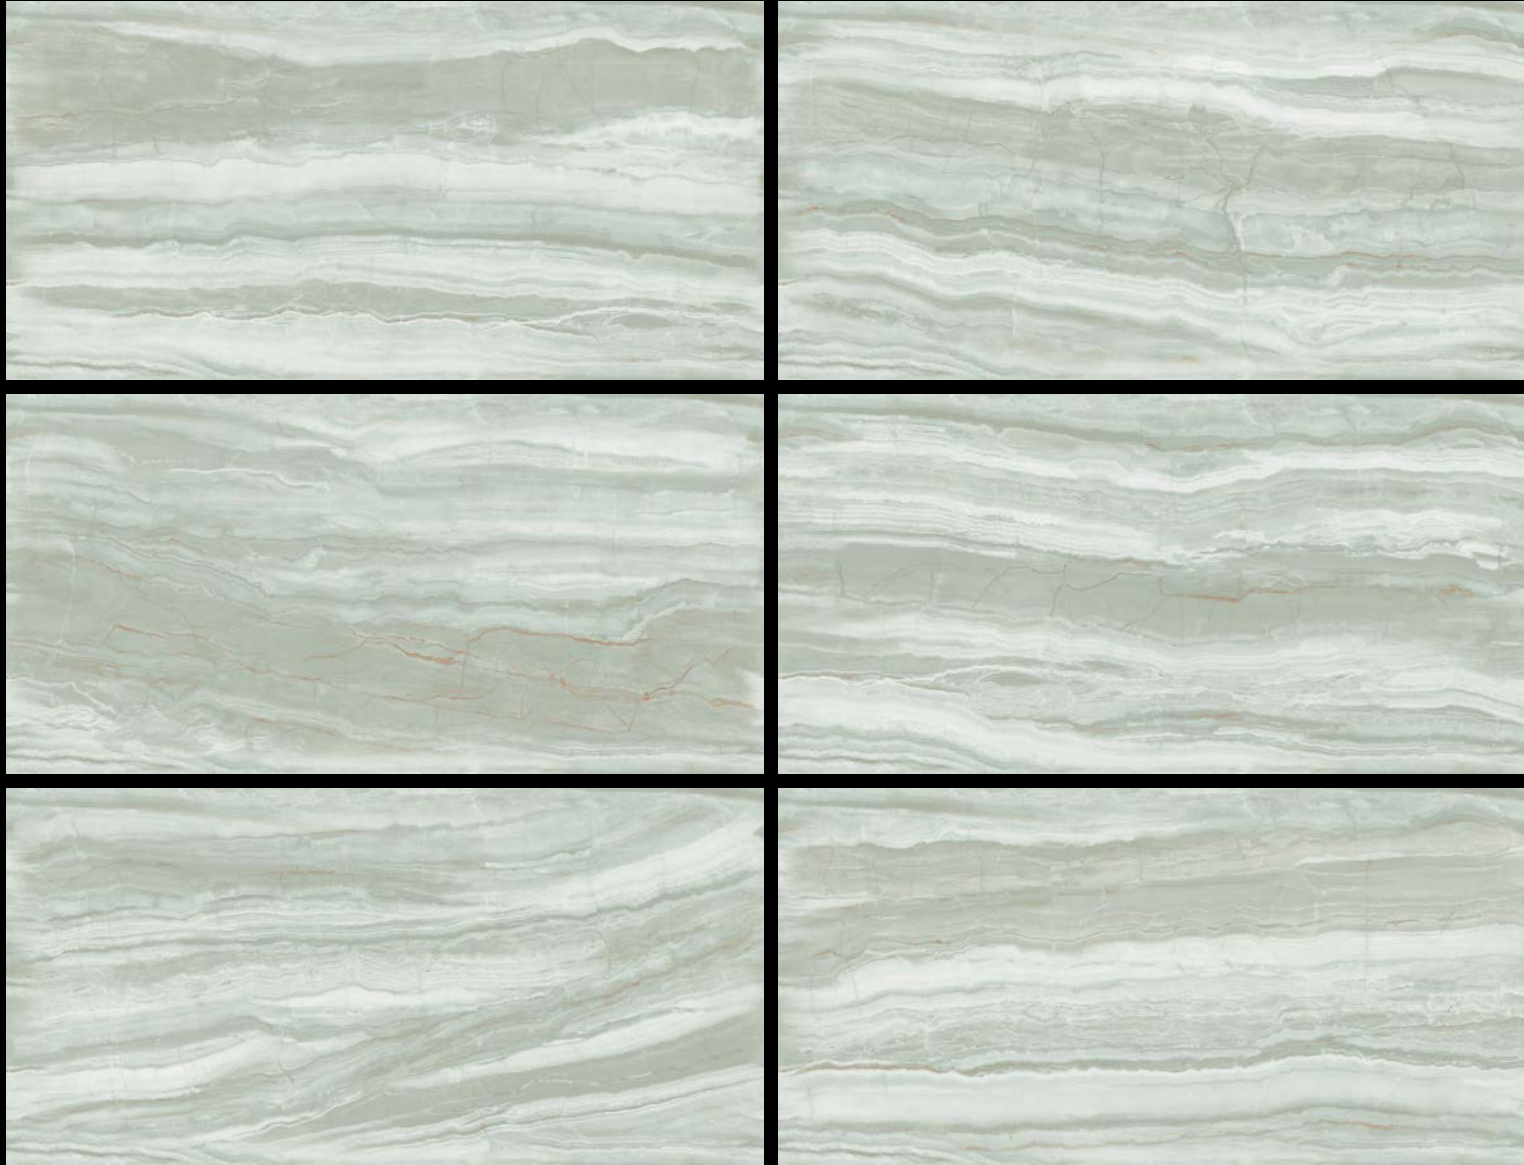

MONACO GREEN