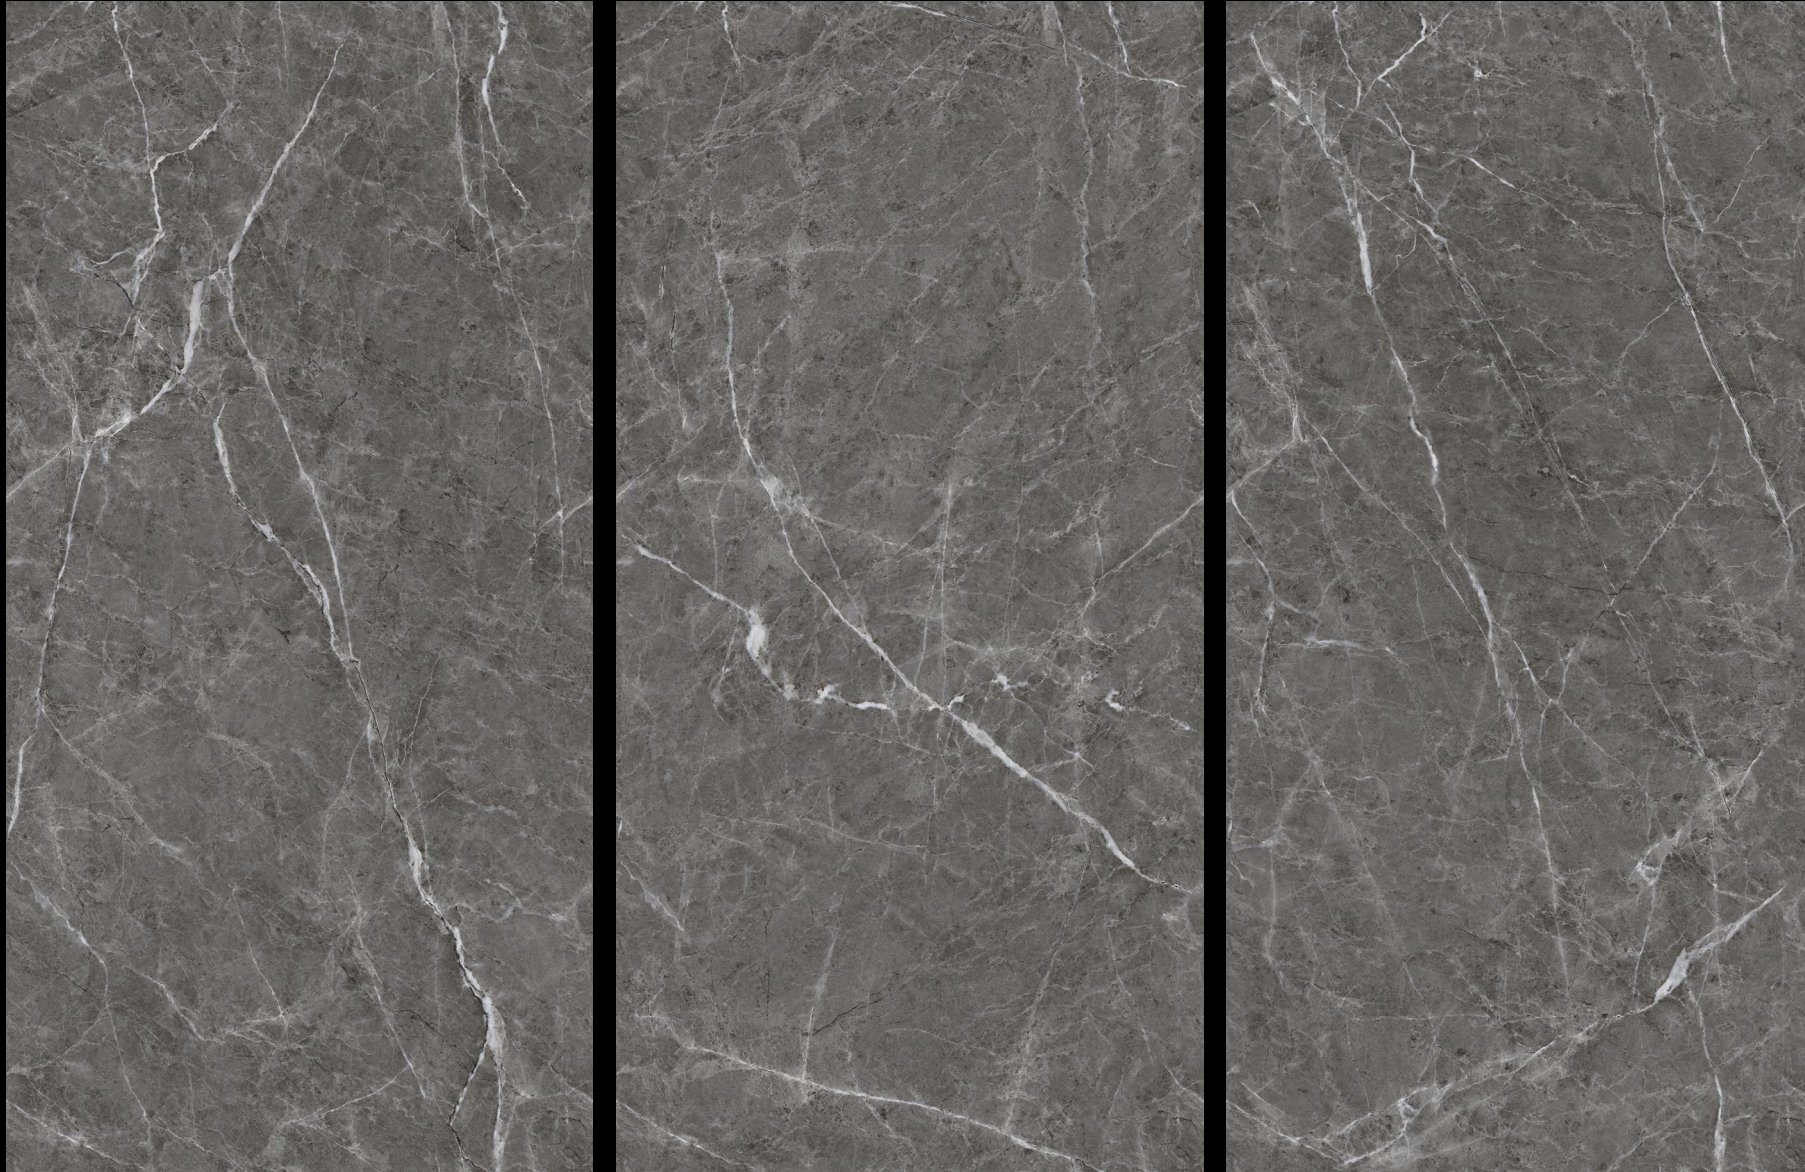

IMPIO  
ENDLESS COLLECTION

600x  
1200mm

REBBEL BLUE

3  
Faces

Endless  
Polished  
Finish

**IMPIO**  
ENDLESS COLLECTION

600x  
1200mm

REBBEL GREY