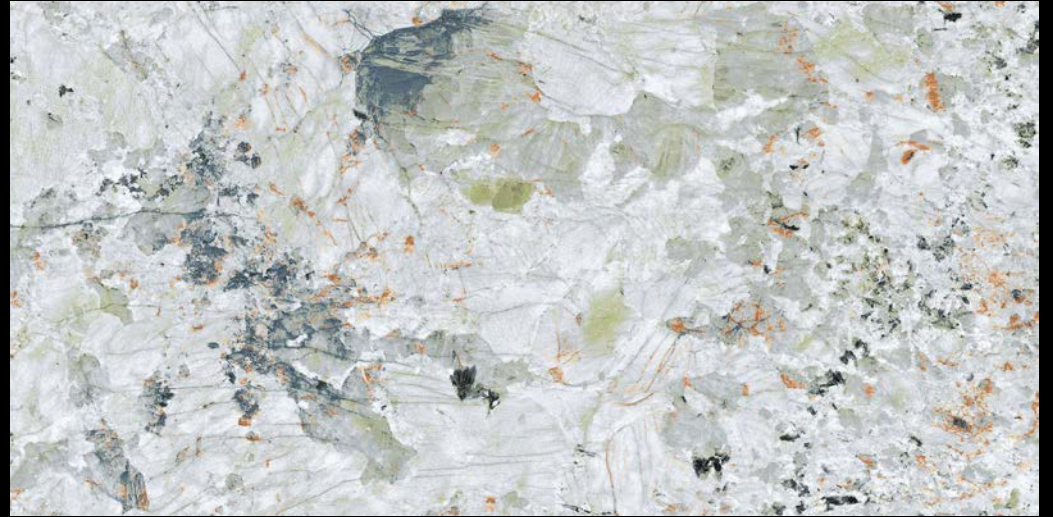

PISTA WHITE