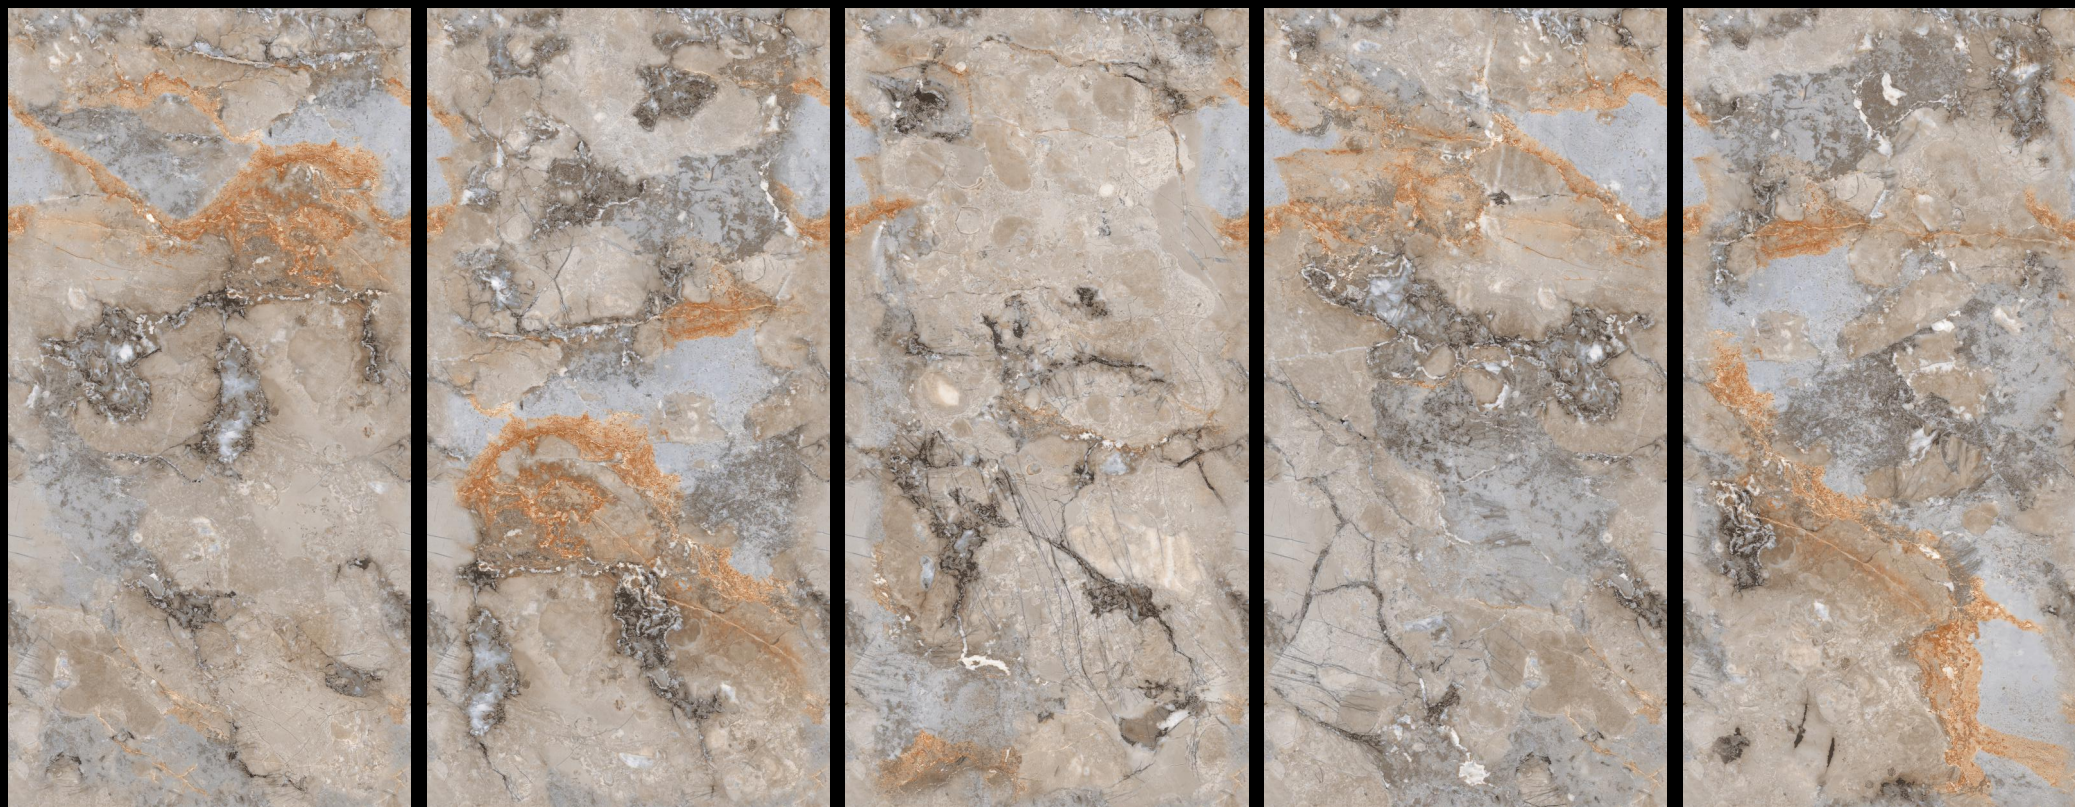

IMPIO
ENDLESS COLLECTION

600x
1200mm

WETROOM DOVE