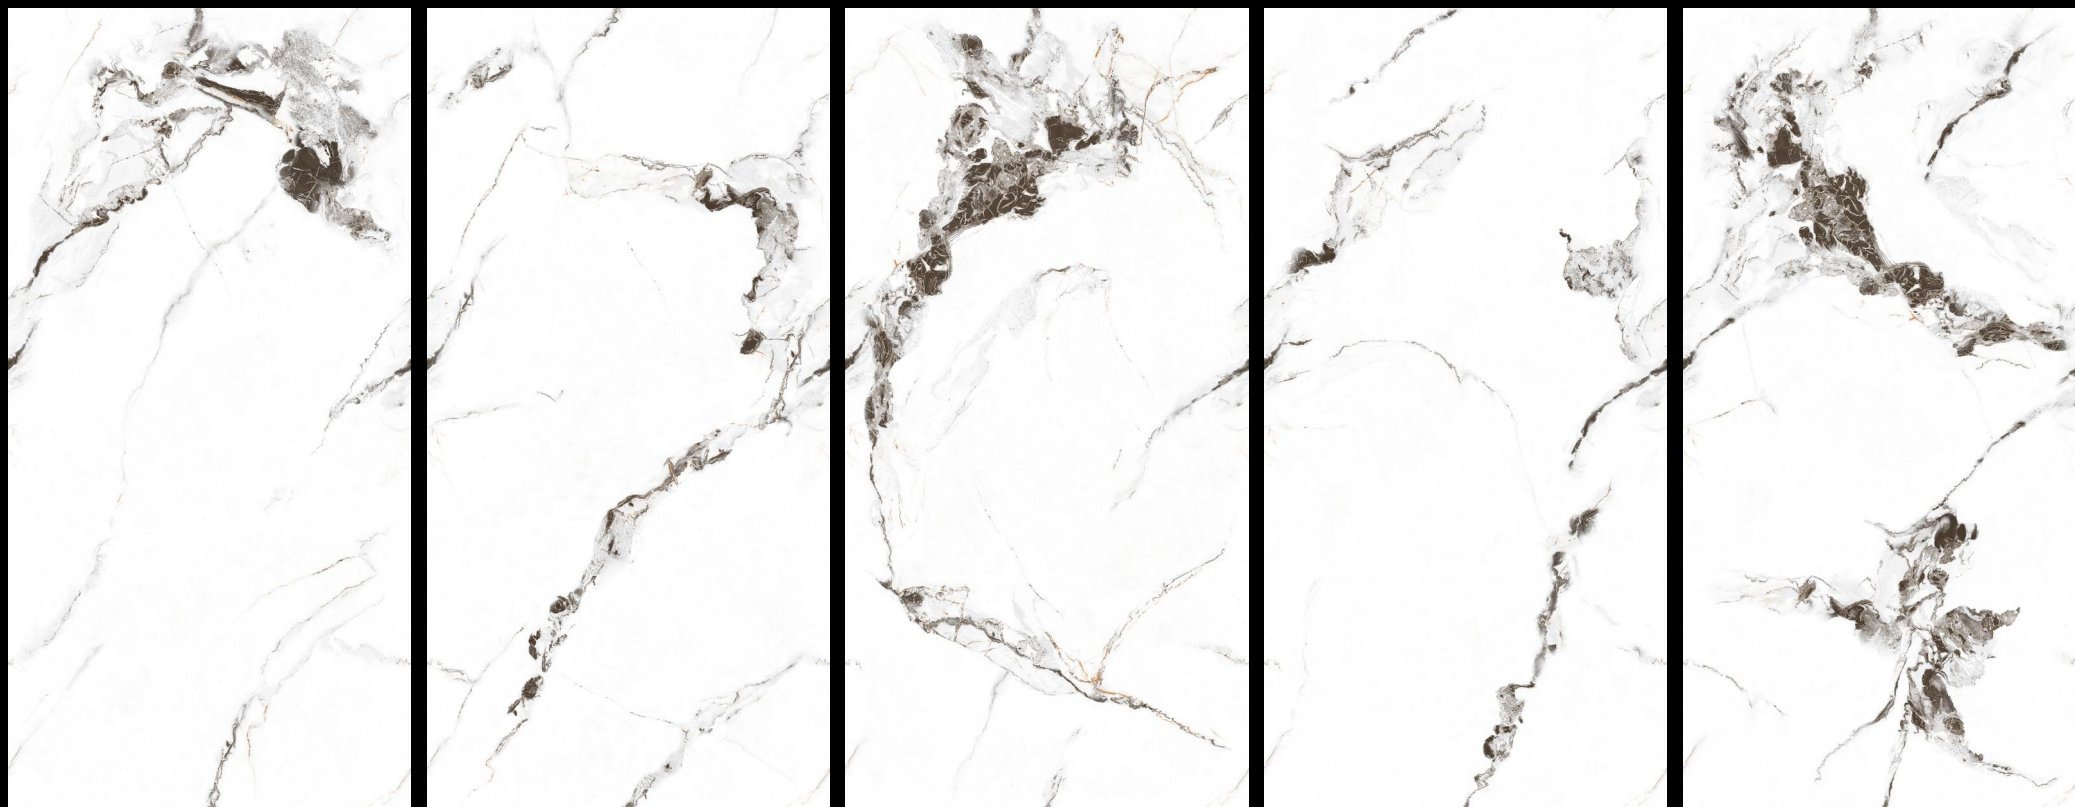

IMPIO
ENDLESS COLLECTION

600x
1200mm

SATVARIO PENTAL