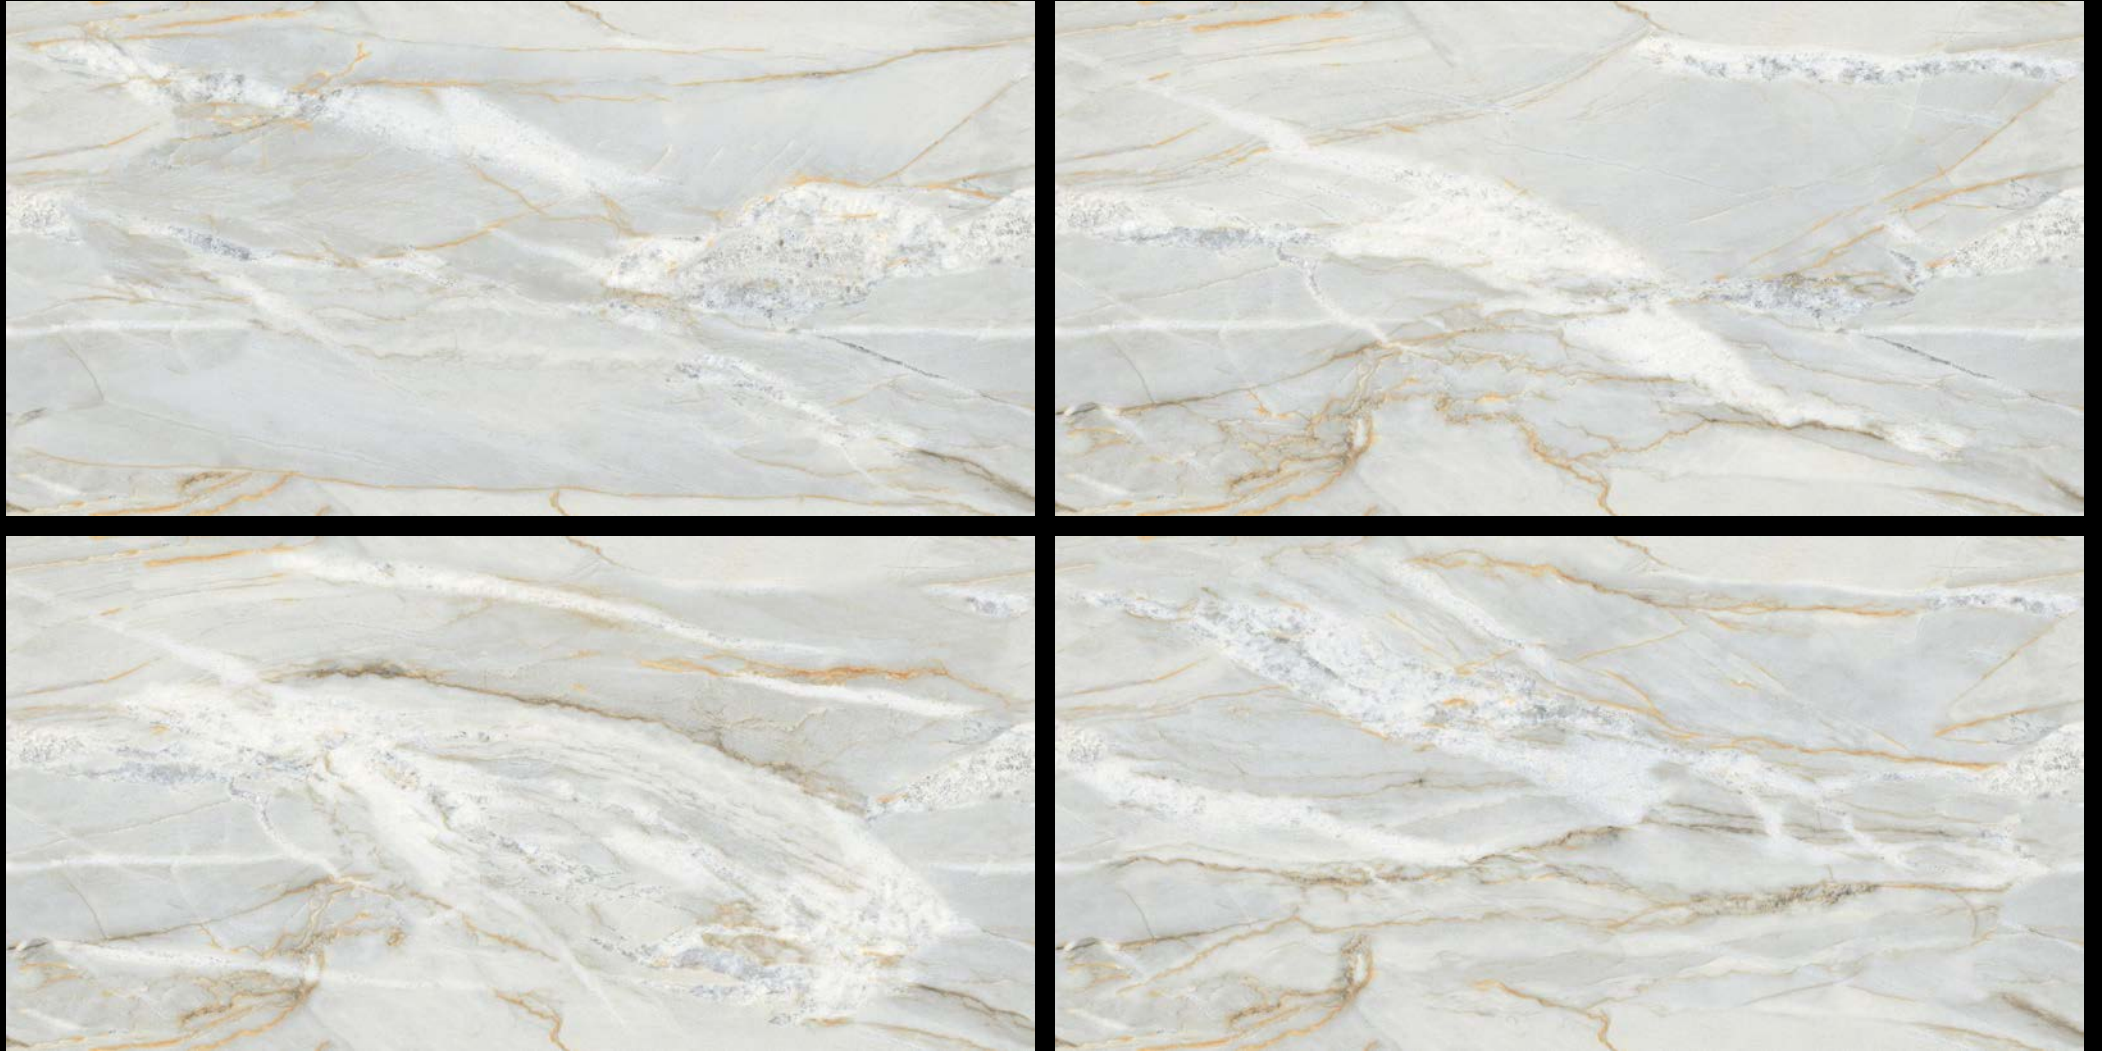

FREEDOM ONYX