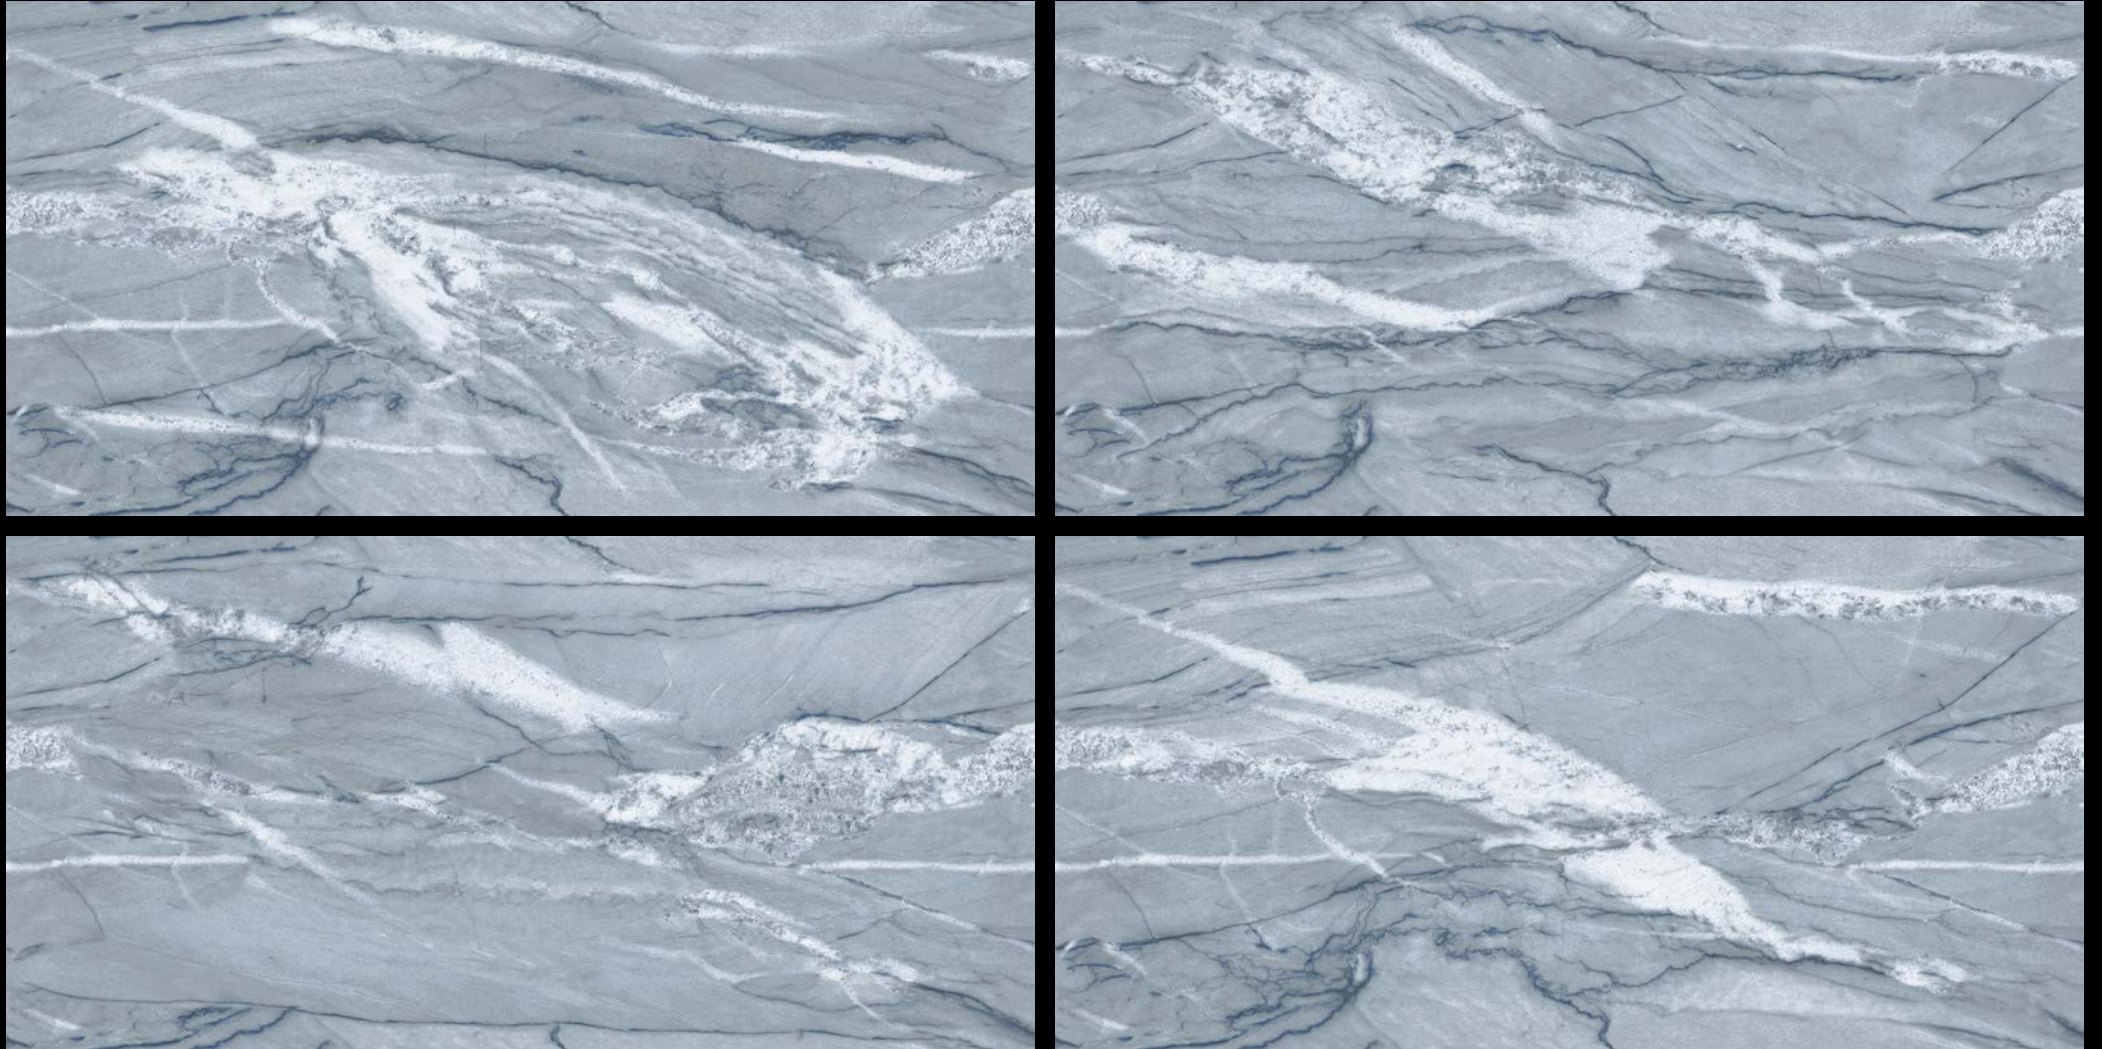

FREEDOM GREY