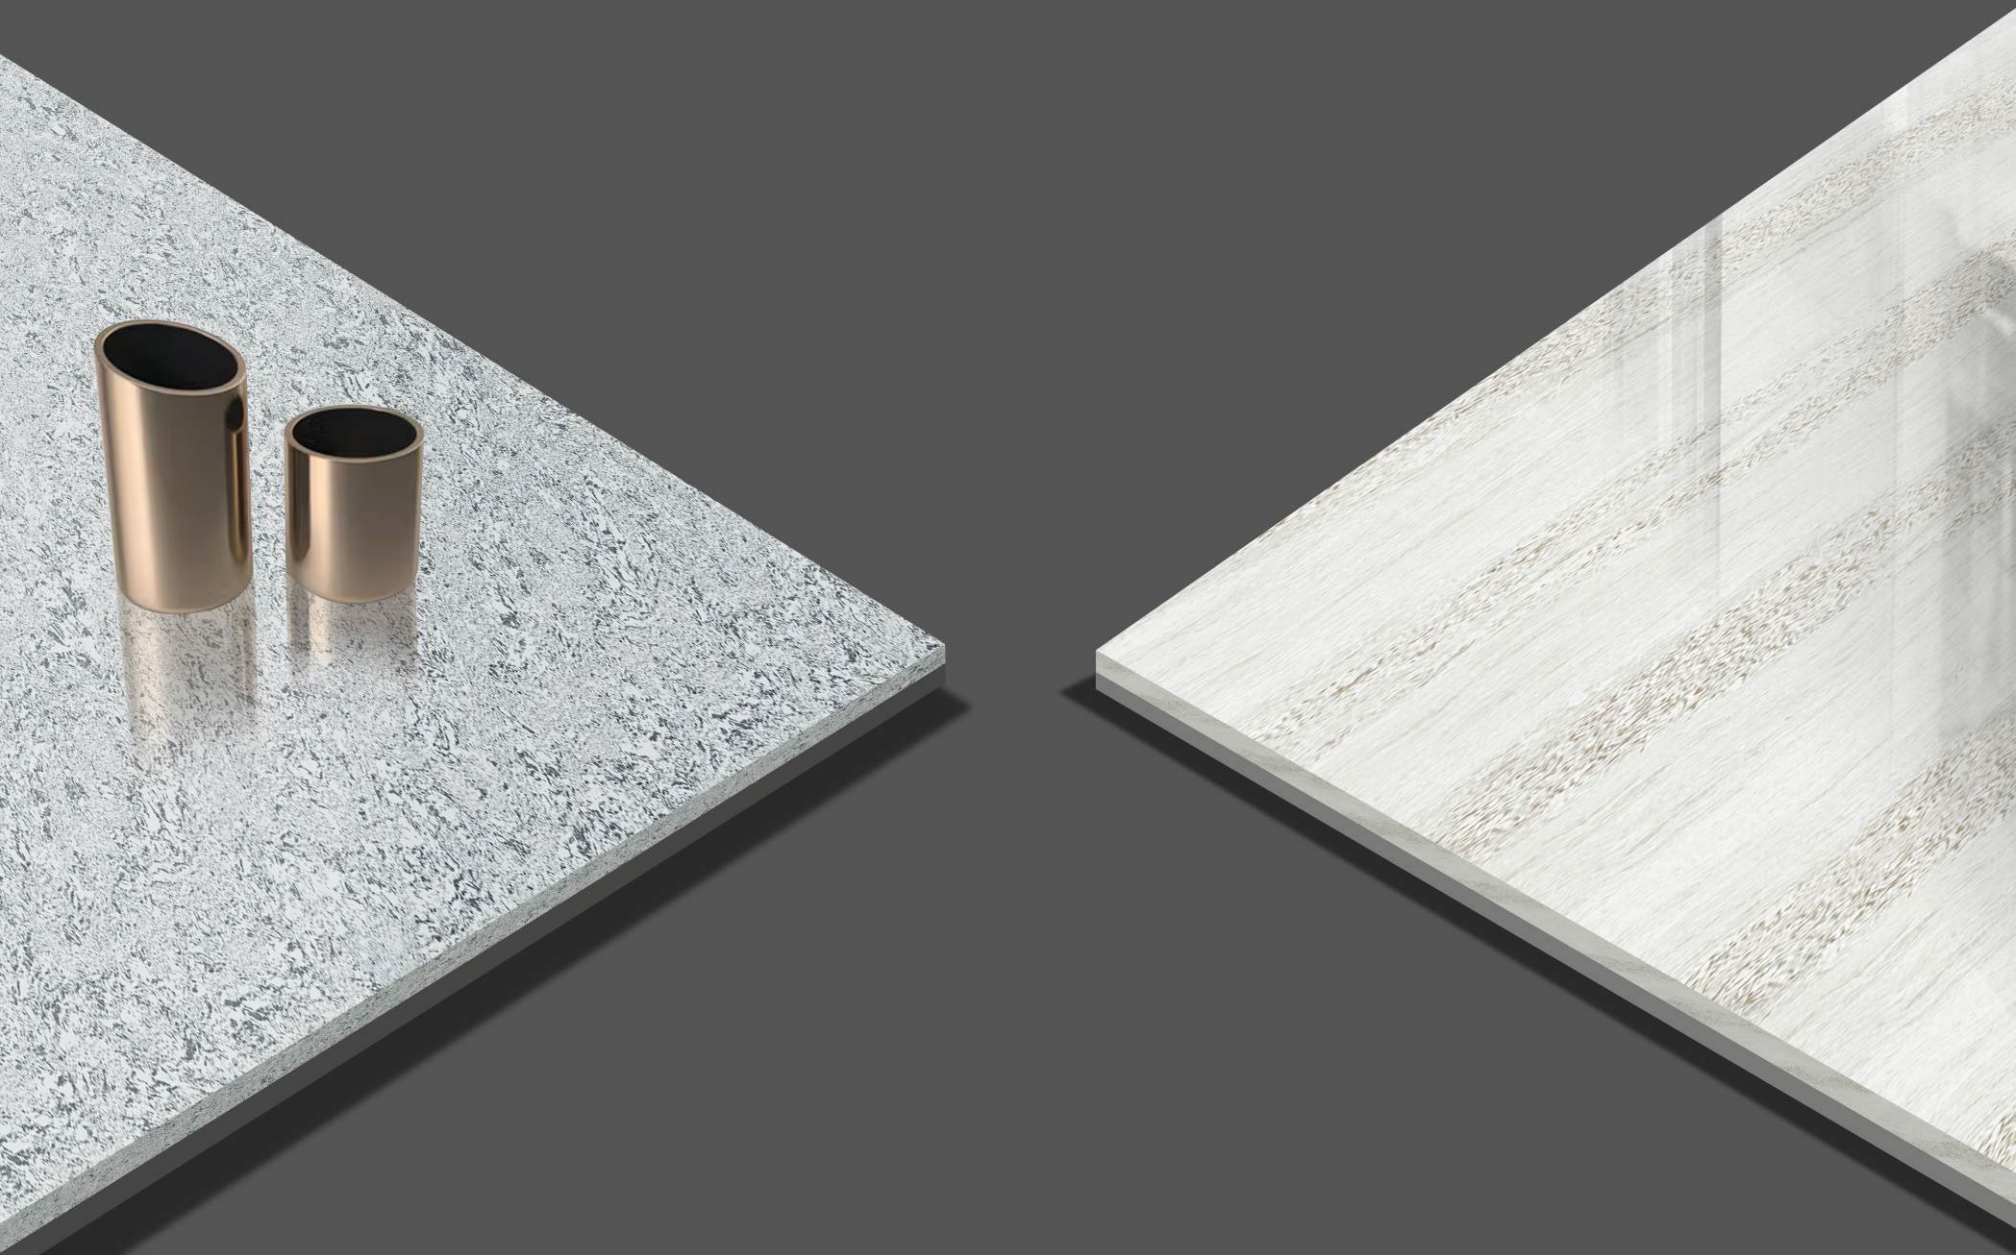

Applications

RESIDENTIAL

HOTELS

RESTAURANT

GARDEN & POOL

OFFICE

SHOPS

MALLS

AIRPORTS

PUBLIC SPACES