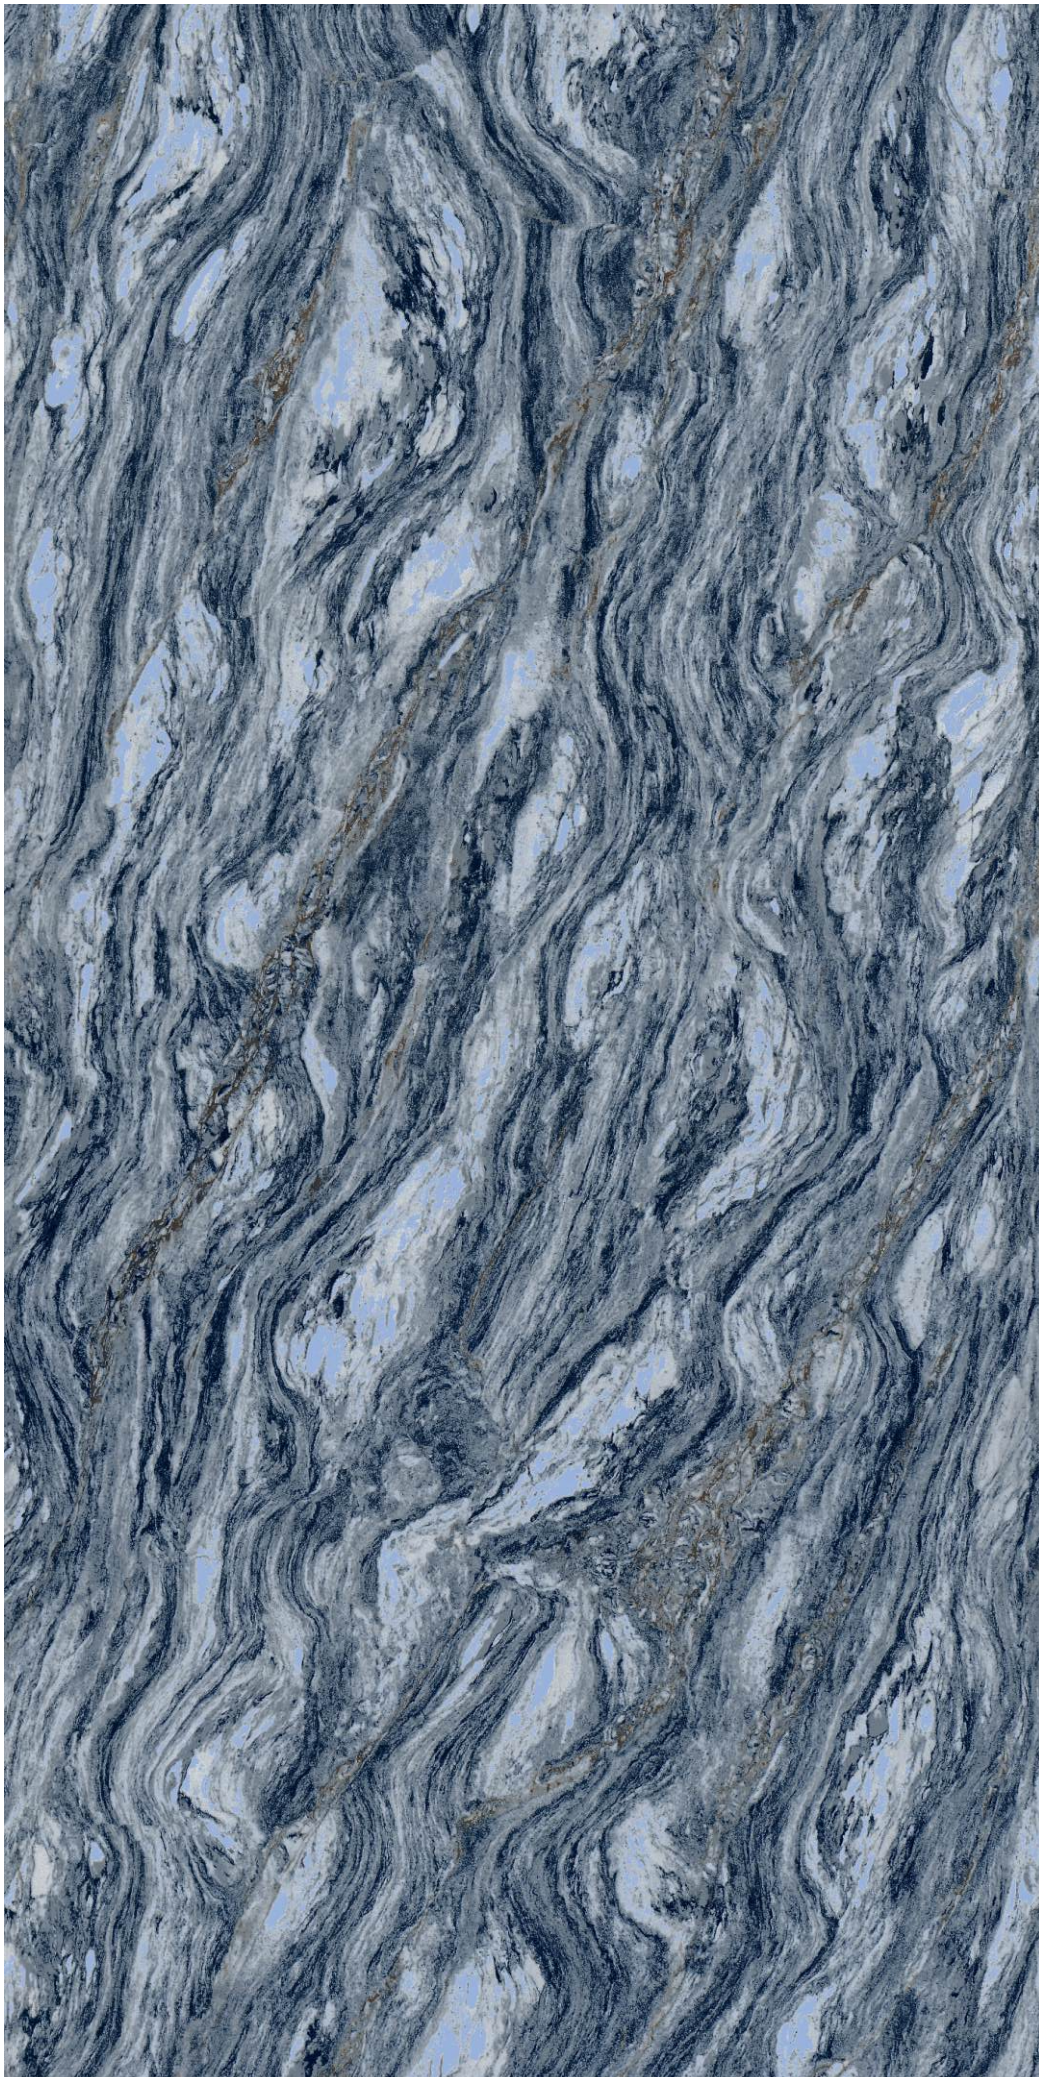

Dragon Blue

FINISH :
POLISHED

SIZE :
600X1200MM

Easy to
clean

Frost
Resistance

Low Water
Absorption

Dimensional
stability

Fire
Resistance

Chemical
Resistance

Easy
Installation

Cracking
Resistance